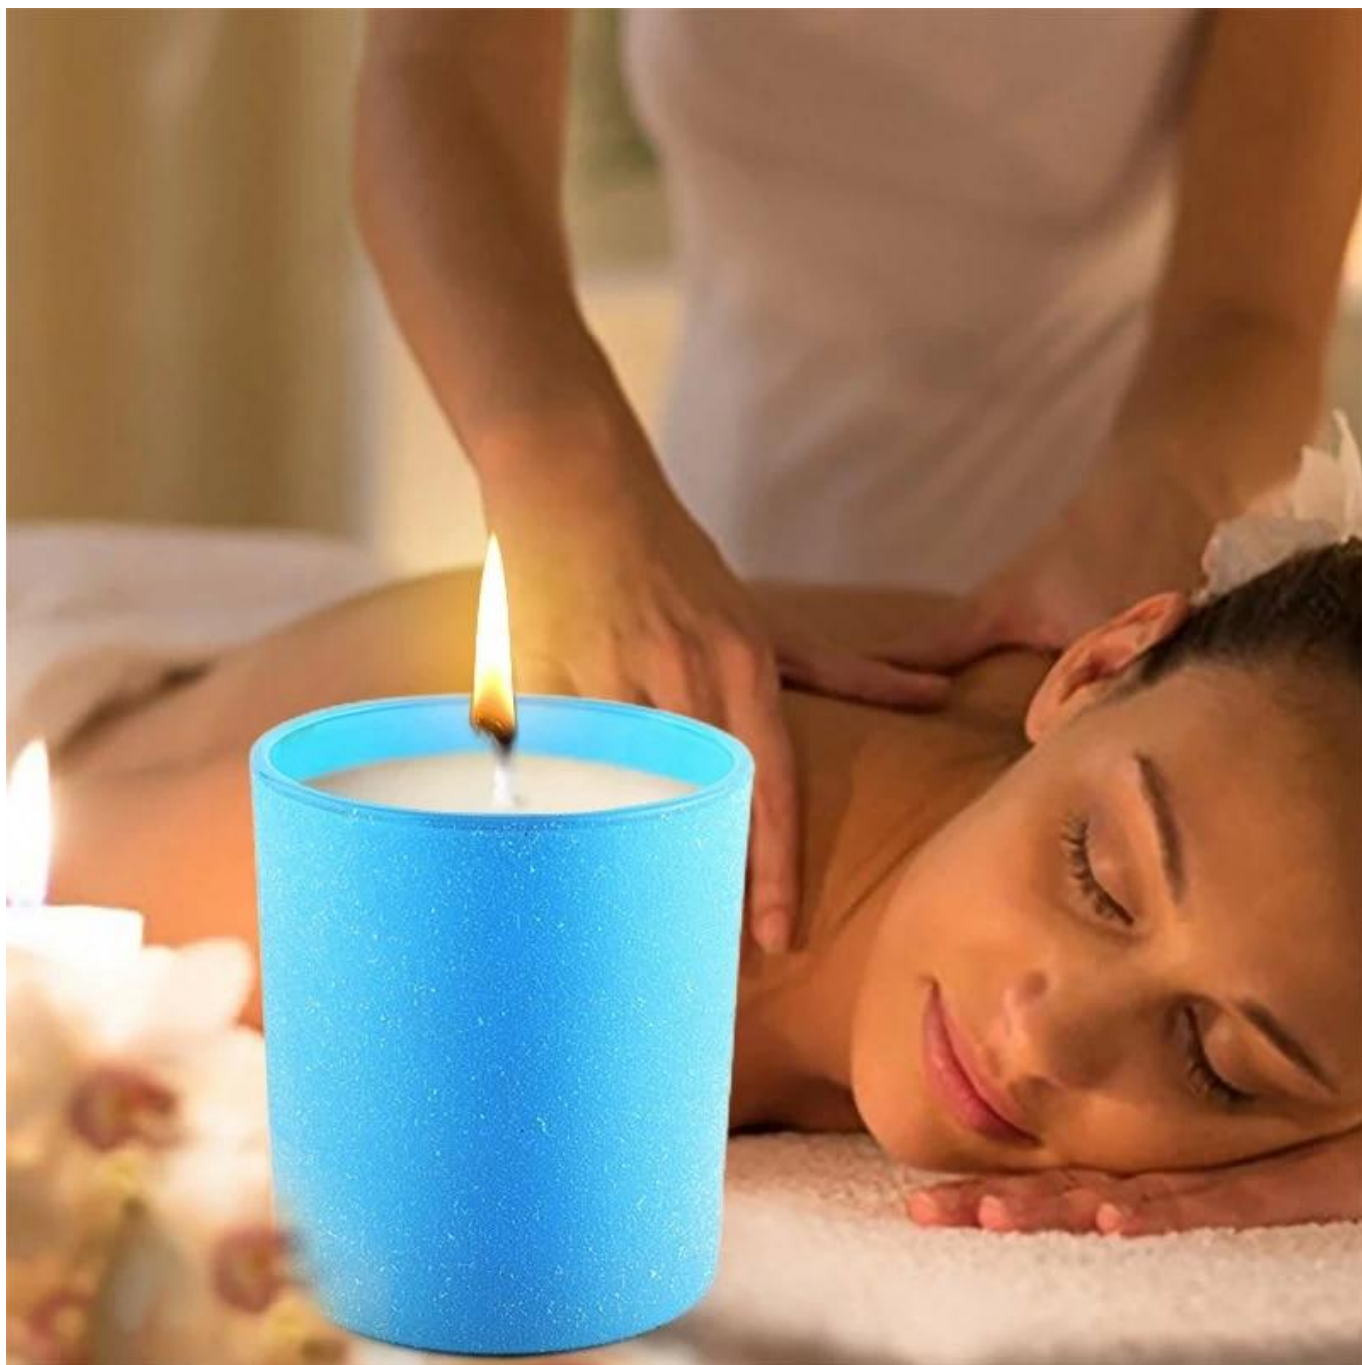

品名	8色 . 随机混色 . 塑料杯
包装规格	1. 塑料杯5个 2. 15 随机混色塑料杯
规格	SGHL21121539 杯口80mm 杯底74mm 杯高: 90mm 重量290g 容量300ml
材质	塑料杯PVC 环保材料 耐高温 耐低温
颜色	随机混色35色
用途	T/T 30% B/L
运输	Express 快递
其他	

Capacity	300ml
weight	290g

DIY

DIY

[Candle Massage](#) is a relaxing and therapeutic massage technique that uses the heat and light of a candle to soothe the body and mind. The therapist uses the candle to warm the skin, which helps to relax the muscles and improve circulation. This type of massage is often used to relieve stress, tension, and pain. [Candle Massage](#) is a gentle and soothing experience that can help you feel rejuvenated and refreshed.