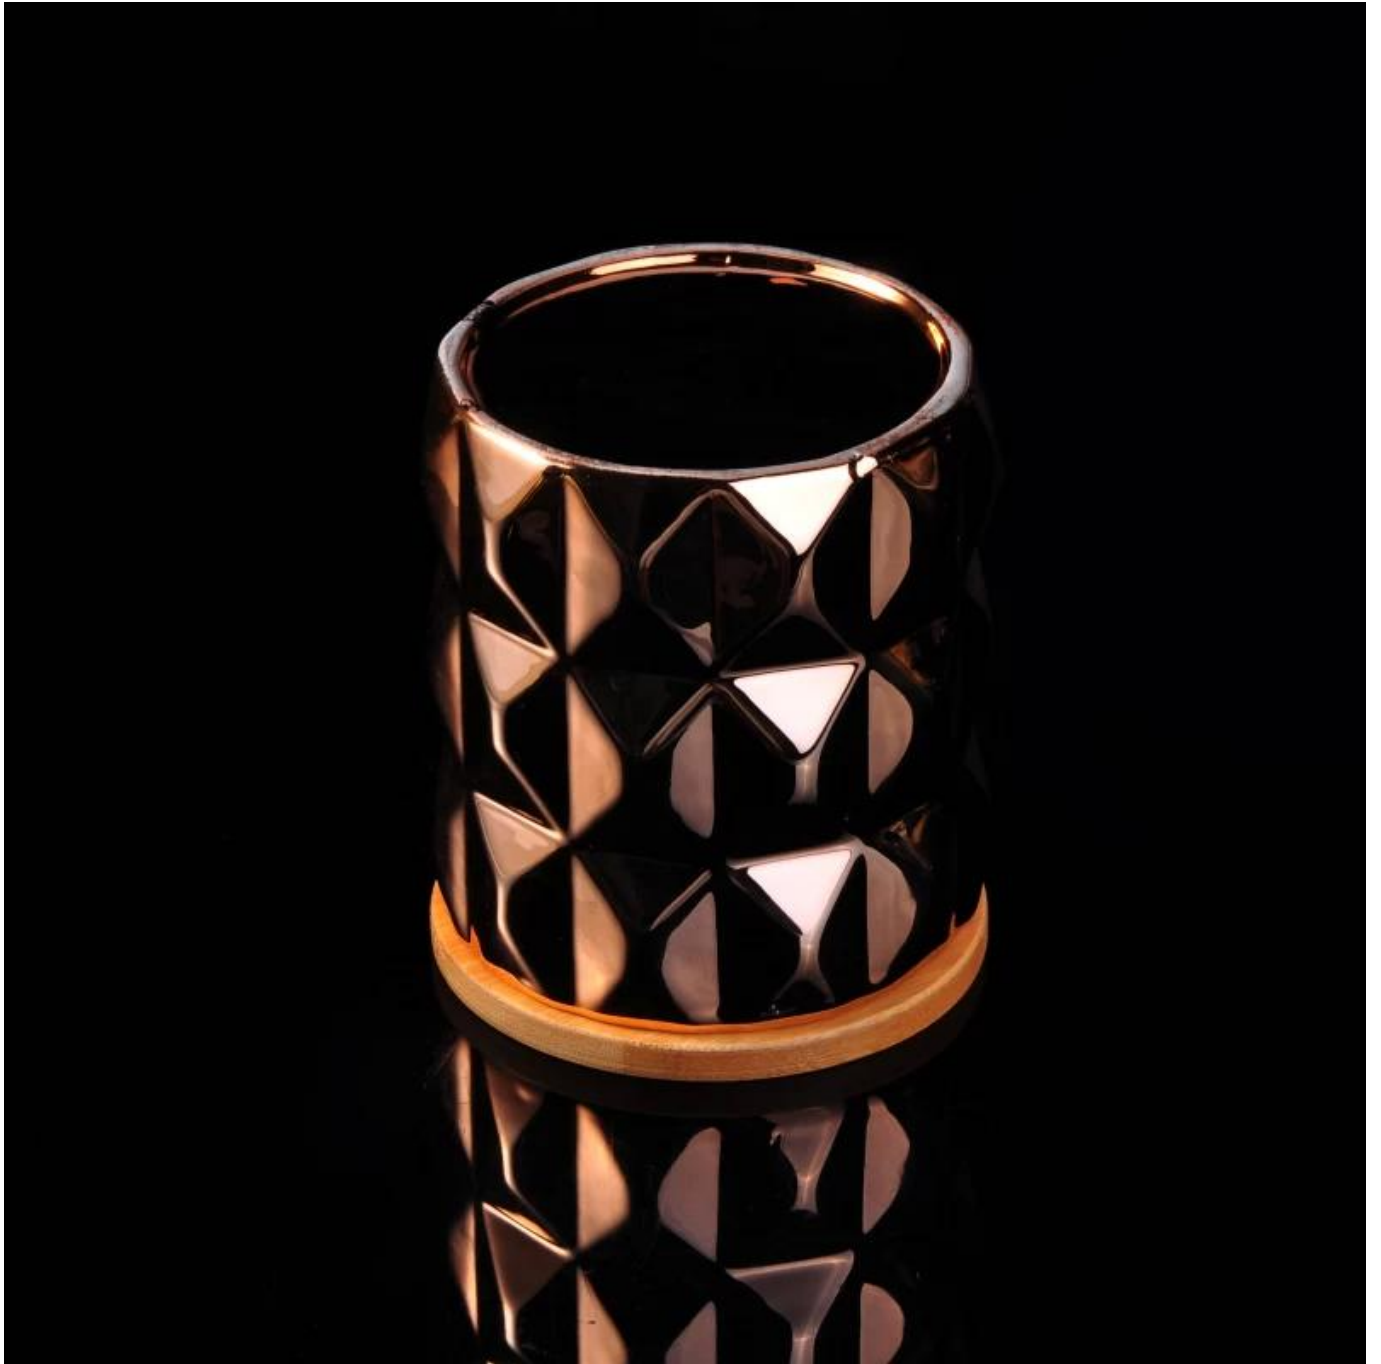

Office & Sample Room

公司成立于1992年，专注于生产高品质的金属杯具。公司拥有先进的生产设备，年产量达4,000,000件。我们提供OEM/ODM服务，确保产品质量和交货时间。