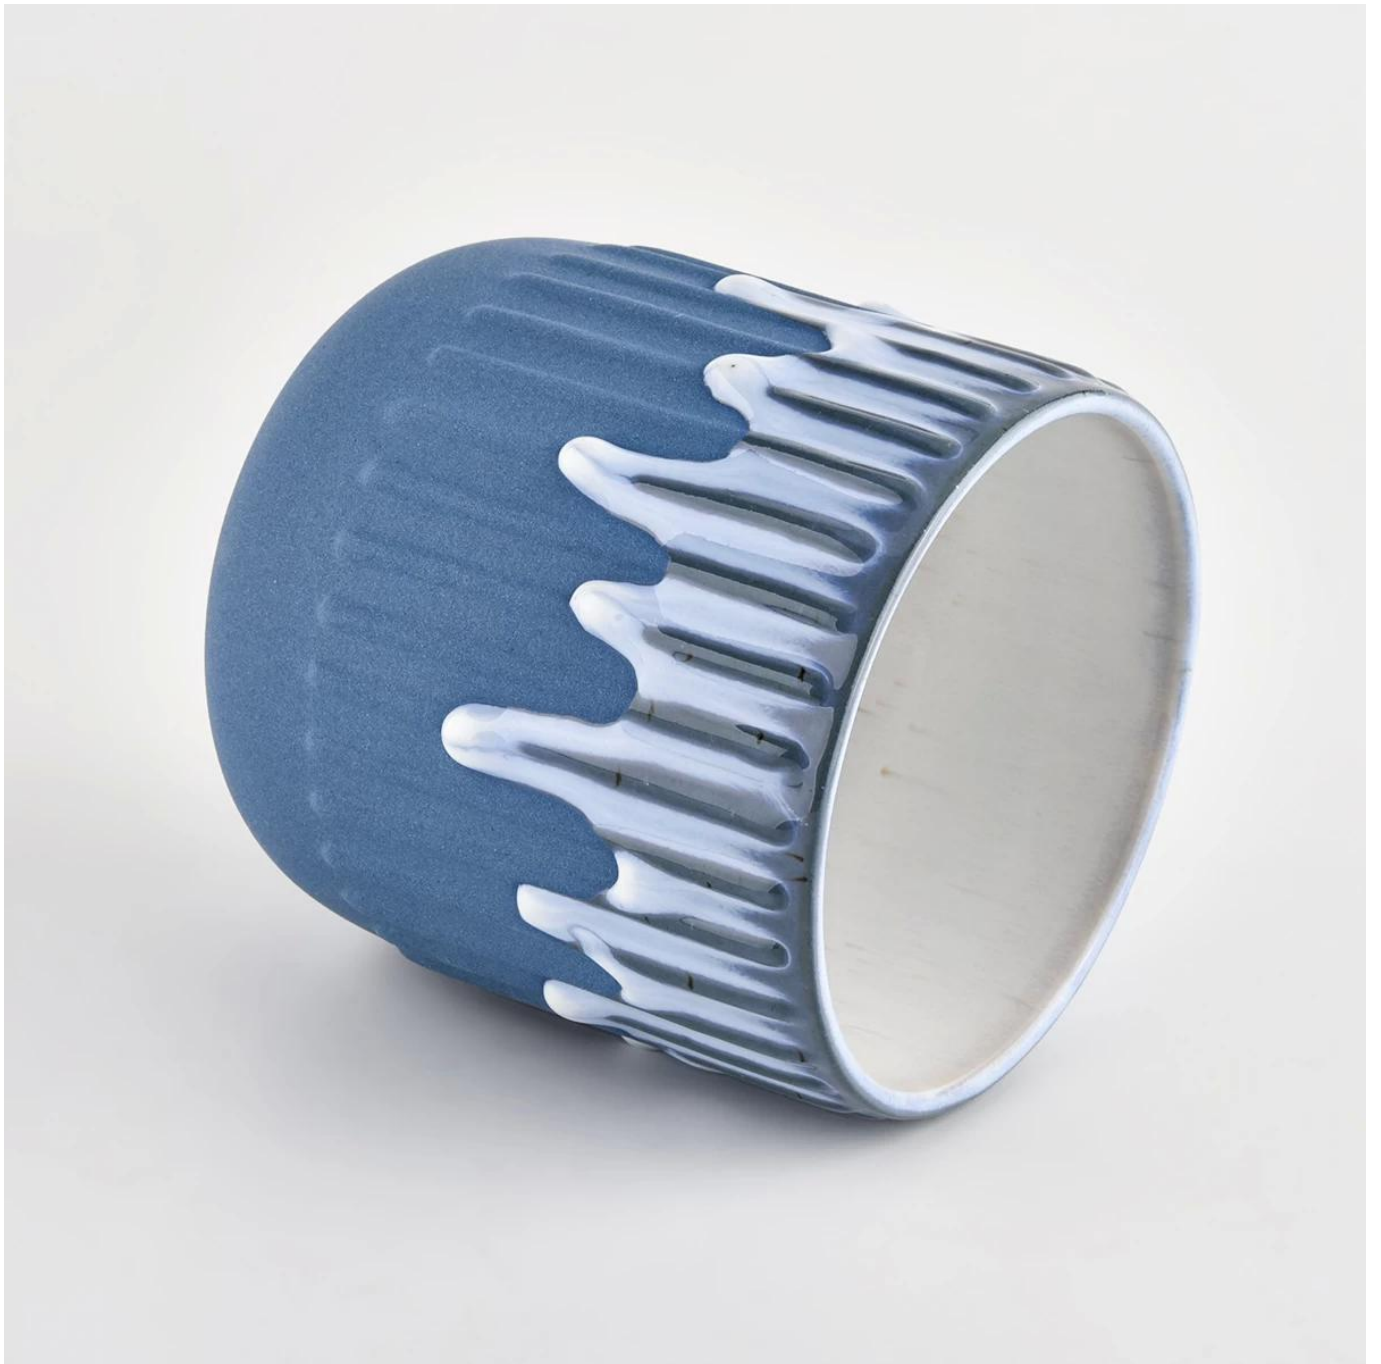

SunnyGroup 28 30

F 10 SunnyGlassWare 80

W

SunnyGlassware

DEEP PROCESSING

Electroplating

Solid color glaze

Hand painting