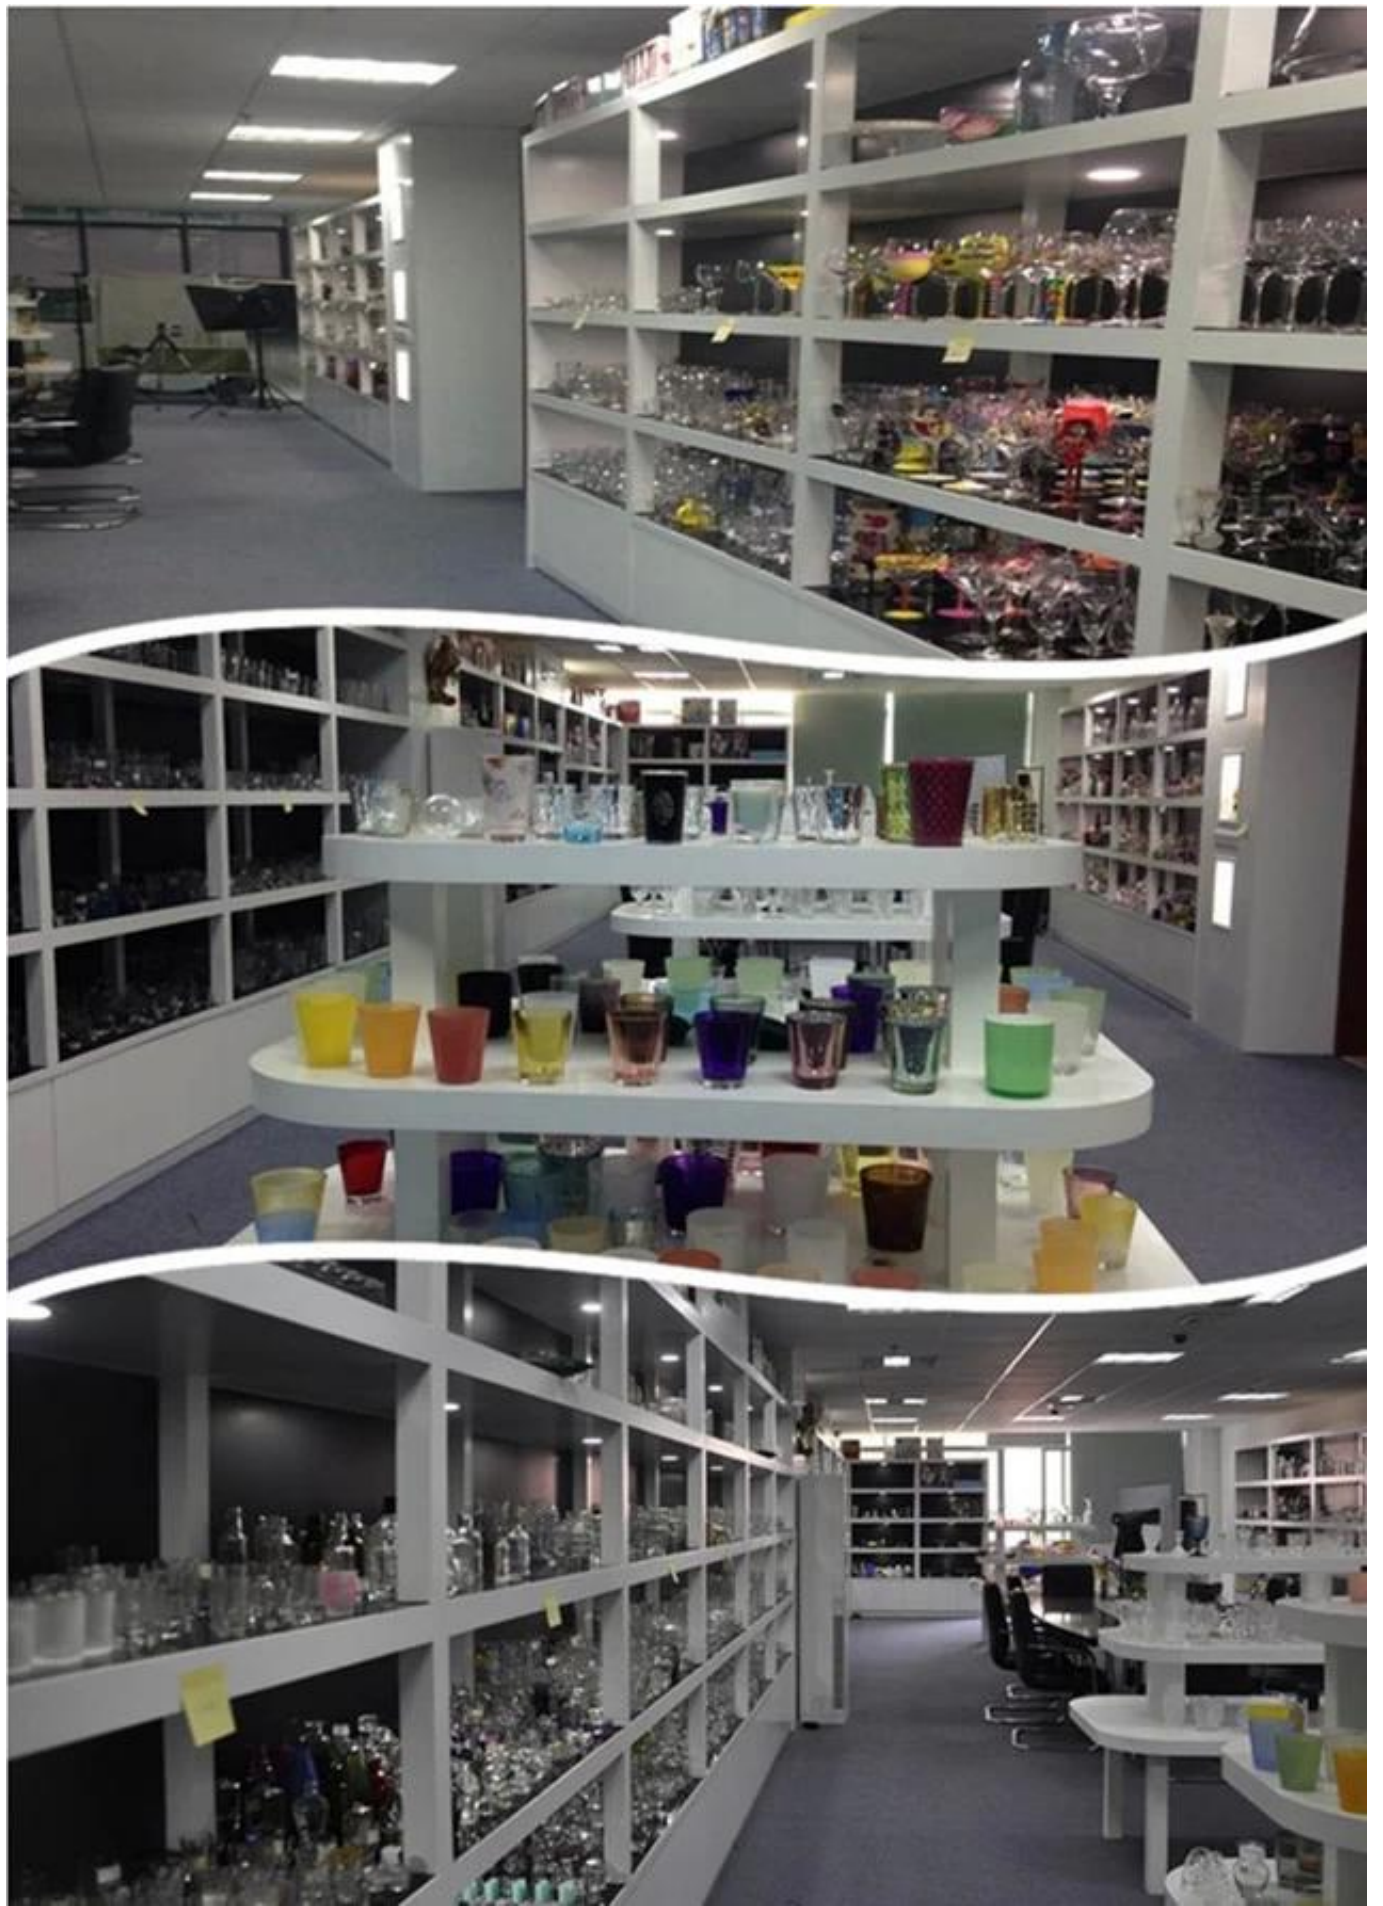

[Similar Products Link](#)

Office & Sample Room

Spray colour