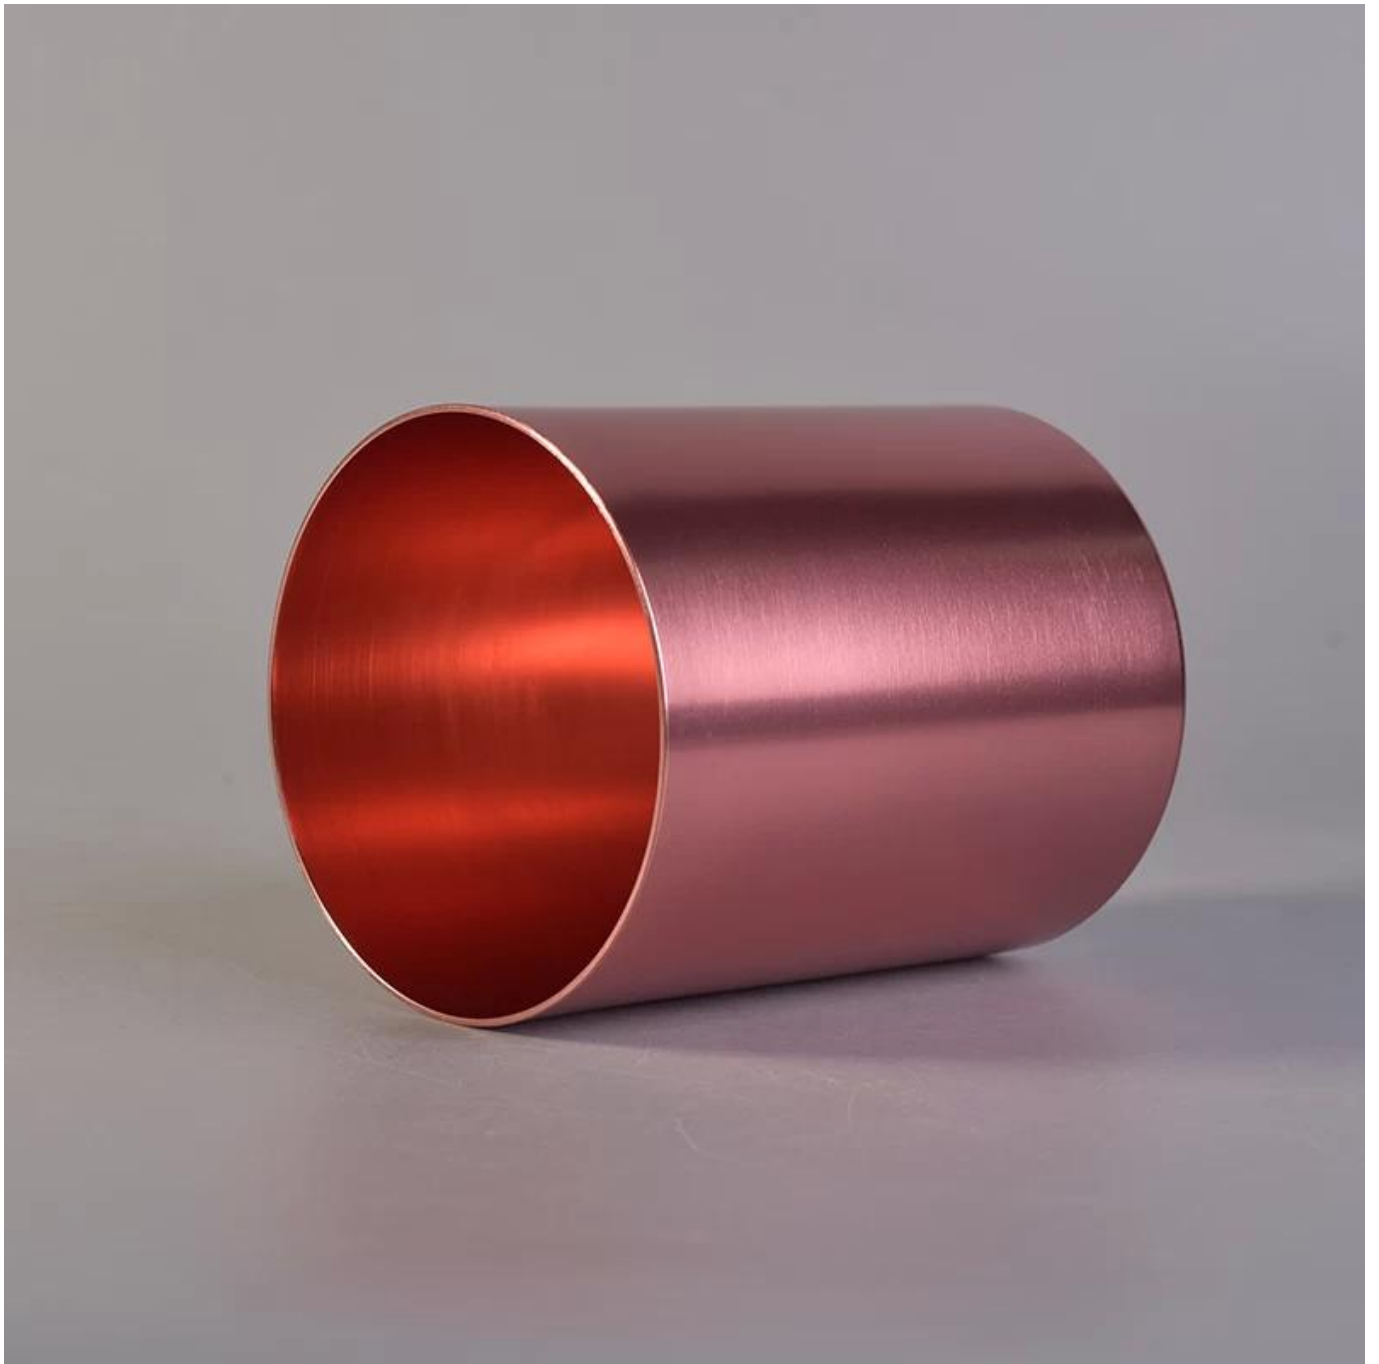

-
1. canIdeect
 - 2.
 - 3.
 - 4.

More Product Pictures

Similar Products Link

Office & Sample Room

1992 20 stemware drinking glass 4000 assurance qc oem / odm serverice