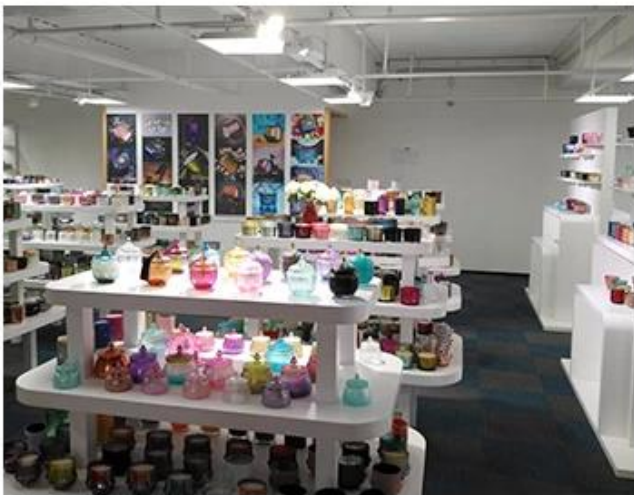

# SAMPLE ROOM

---

There are more than 5000 products in  
sample room of Sunny Glassware  
for your reference. No second Co. in China!

Factory Show

000 00 000 00 00000. 000 00 000 000 000000. [00 00](#)