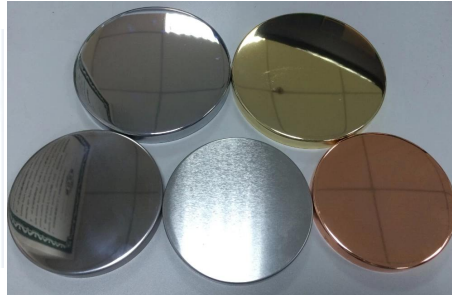

MOQ

3000

□□□□ □□□□ :

	SGGOHP19.1914 Dia.:96mm H:125mm	Sample available delivery time:7days	2000pcs In stock
	SGHPG816.3106 52x60x151 max dia for bowl: 62.9mm 170ml 200g MACHINE MAKE	Sample available delivery time:7days	2000pcs In stock
	G051.4823 81x84x211 max dia for bowl: 107.9mm 643ml 252g MACHINE MAKE	Sample available delivery time:7days	2000pcs In stock
	G051.1873 45X70X230 max dia for bowl: 55.6mm 252ml 242g MACHINE MAKE	Sample available delivery time:7days	2000pcs In stock

In stock now			
SGJD8090		TOP: 80mm HEIGHT: 90mm CAPACITY: 300ml	1K MOQ
SGJD88100		TOP: 88mm HEIGHT: 100mm CAPACITY: 400ml WEIGHT: 340g	1K MOQ
SGJB7080		TOP: 70mm BOTTOM: 64mm HEIGHT: 84mm CAPACITY: 220ml WEIGHT: 200g	1K MOQ