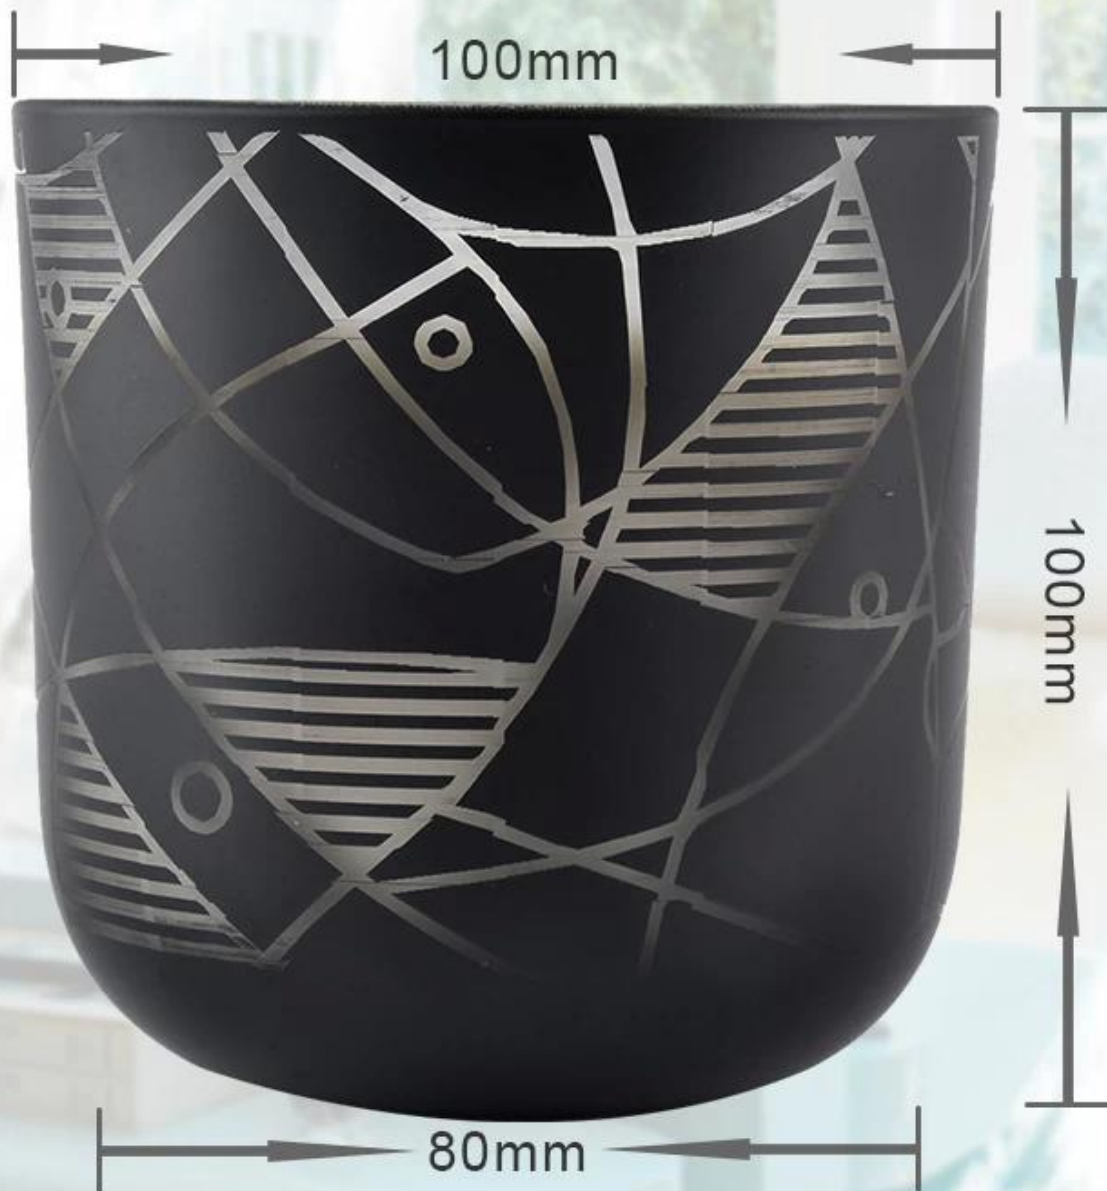

NNNS Unny GrouNS 26 30

NS 10 Ocusing, Sunny Glassare 8 0 %

We

SUnnnn Glassware

[P00 000](#)

0000 00 000000 480ml 17oz 00 00

PRODUCT INFORMATION

Classical round bottom glass candle jars, can hold 13oz wax ,
perfect size for home decoration.

Sample Room

Exhibition

COMPANY SHOW

Company

Design Team

GLASS CANDLE JAR

Classical round bottom glass candle jars,
can hold 13oz wax , perfect size for home decoration.

Weight:468g

Capacity:480ml

SGRC191010

DESIGN

Classical round bottom glass candle jars, can hold 13oz wax , perfect size for home decoration.

This design using simple glass candle jar with classical black artwork, new processing technology in traditional glass candle jar make this item meaningful