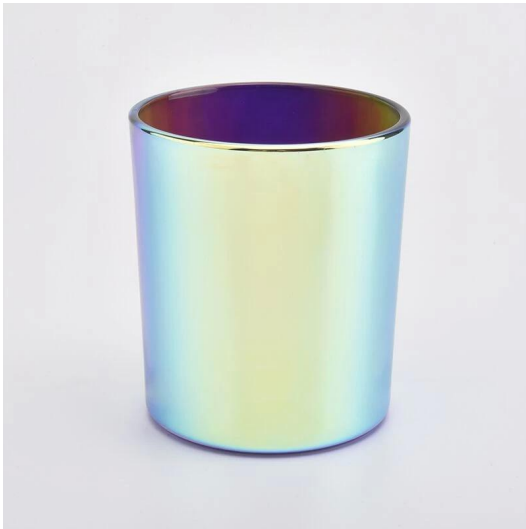

Why choose Sunny Glassware Candle Jars