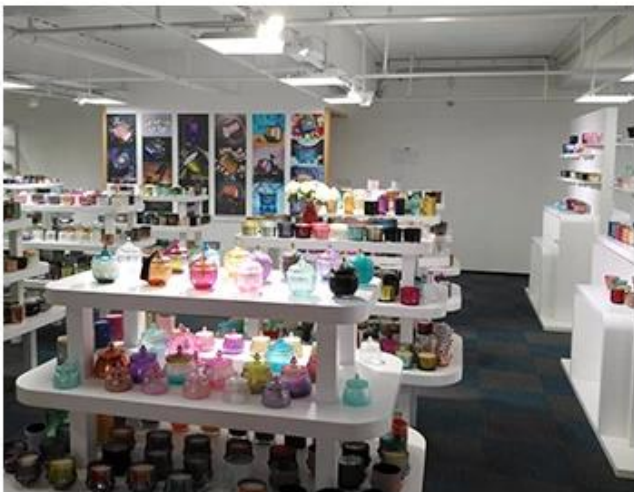

Wooden case

Office & Sample Room

We purchased an international office of 1,800 square meters in Shenzhen.

Sample room display

Meiyang Glass provides more than just **Shenzhen sample room has 5000 pieces** A wide range of options. He won a big card [Customer Reviews](#). Welcome to the Shenzhen office! The image is as following **Just part of our design candle holders** Welcome to the Shenzhen office to find your favorite, it will bring you a lot of surprises, because it is difficult to find such another supplier in China.

SAMPLE ROOM

There are more than 5000 products in
sample room of Sunny Glassware
for your reference. No second Co. in China!

Factory Show

Below are pictures of major online transactions. For more factory information, please see: [Factory tour](#)