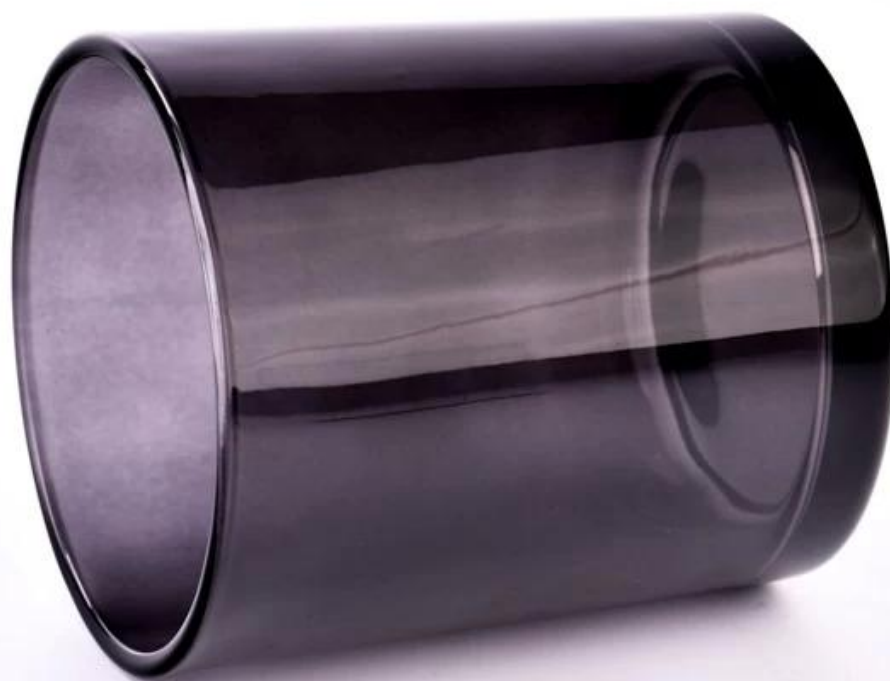

□□□□

□□ □□: 80mm

□□ □□: 78mm

□□: 90mm

□□: 280g

□□: 300ml

REMINDER
MOQ IS REQUIRED

Contact us for more details