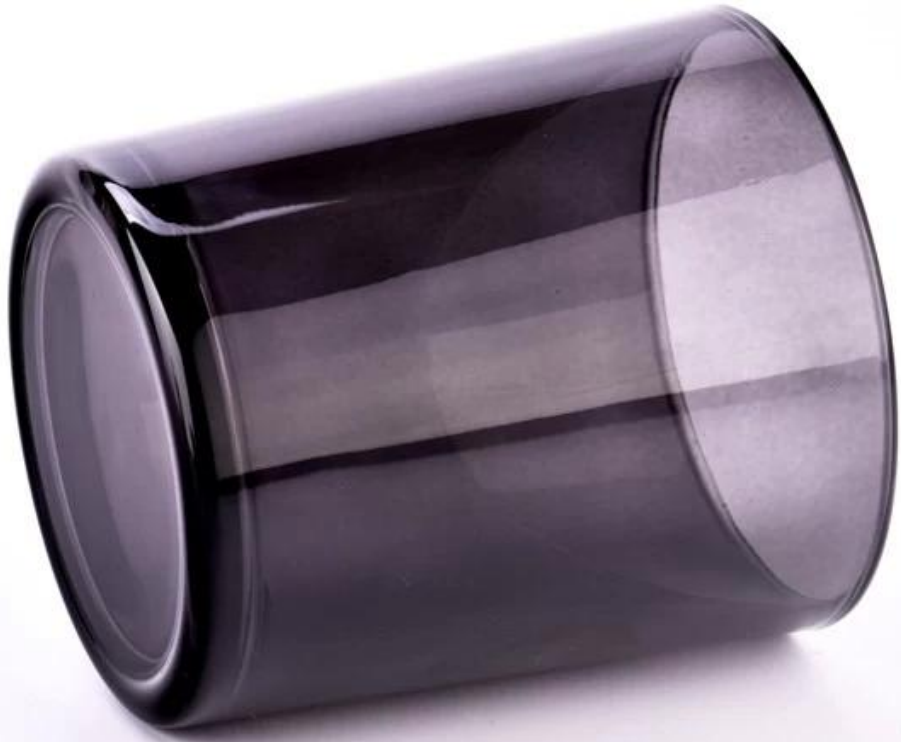

□□□□

□□ □□: 80mm

□□ □□: 78mm

□□: 90mm

□□: 280g

□□: 300ml

REMINDER
MOQ IS REQUIRED

Contact us for more details