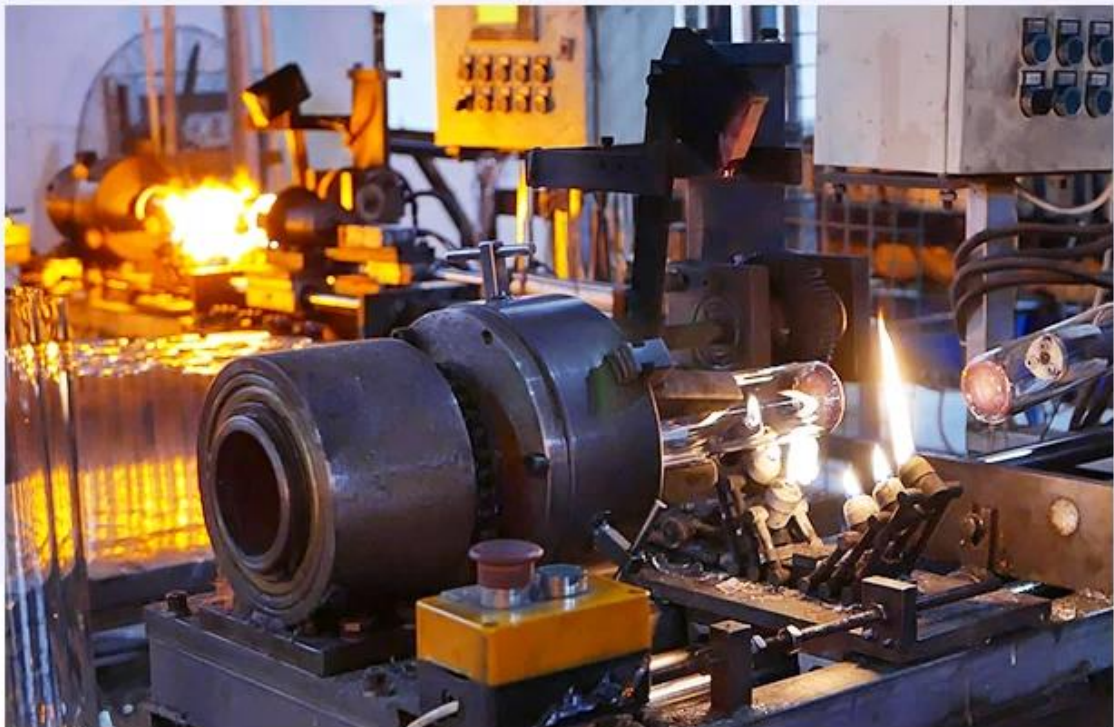

# FACTORY

There are about 20000 square meters in our factory which was built in 1992 year; Superior quality and high efficiency can be guaranteed.