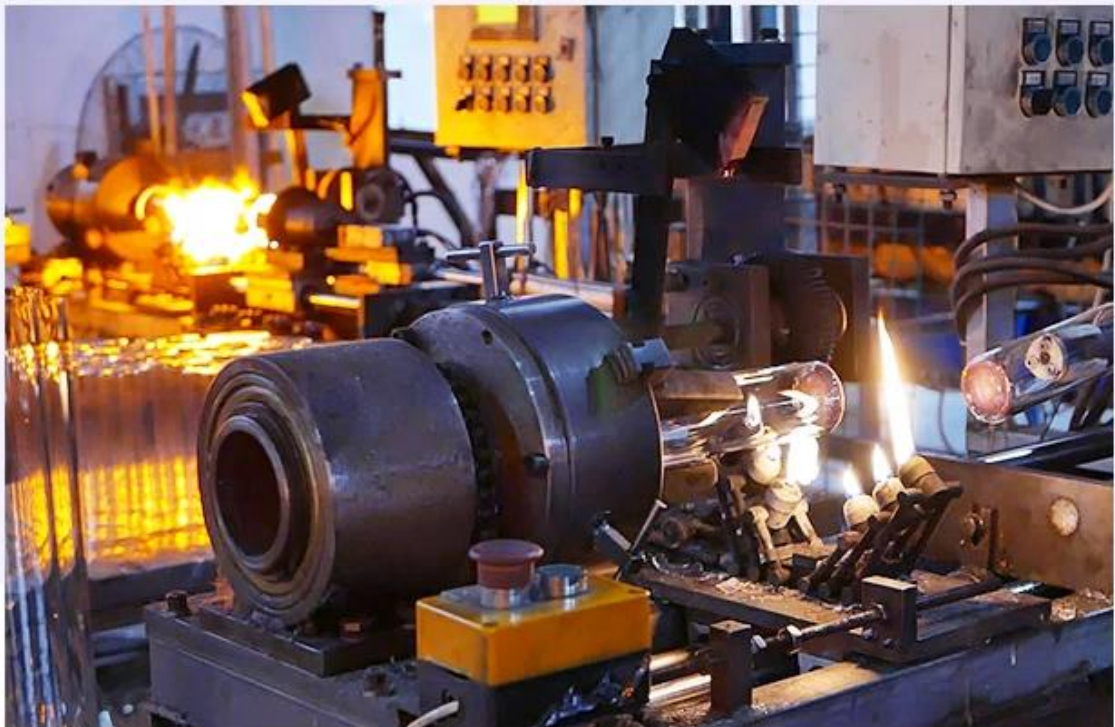

FACTORY

There are about 20000 square meters in our factory which was built in 1992 year; Superior quality and high efficiency can be guaranteed.

PROCESS CRAFTS

1、 Raw Material

2、 Melting

4、 Filling

3、 Cutting