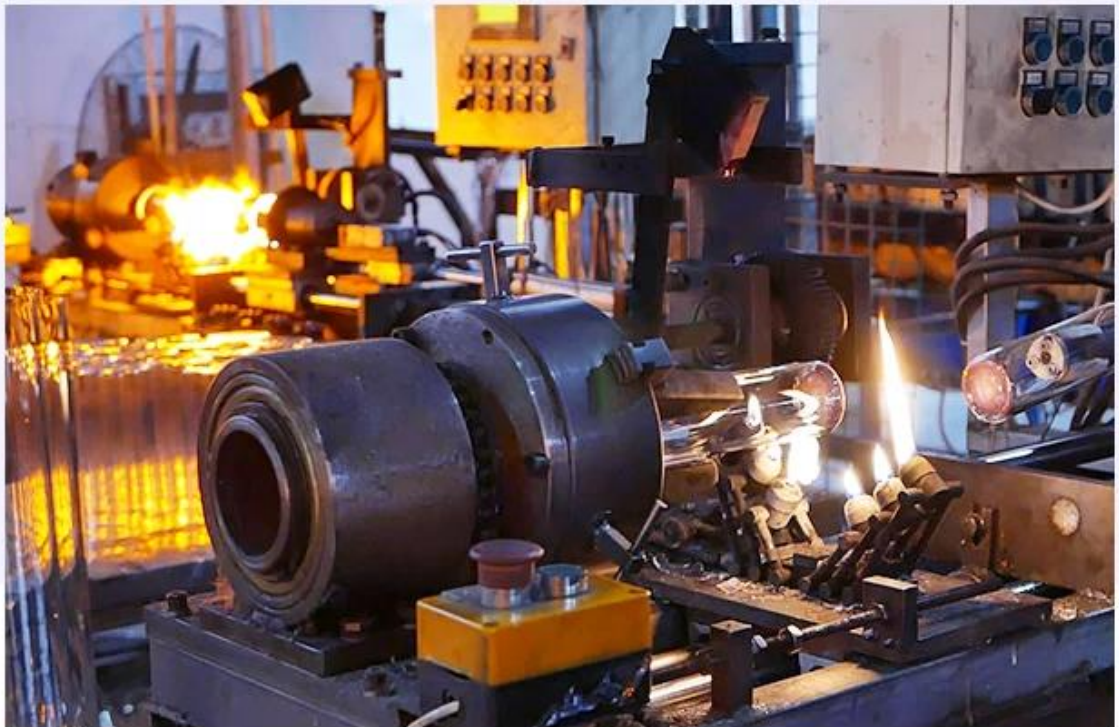

# FACTORY

There are about 20000 square meters in our factory which was built in 1992 year; Superior quality and high efficiency can be guaranteed.