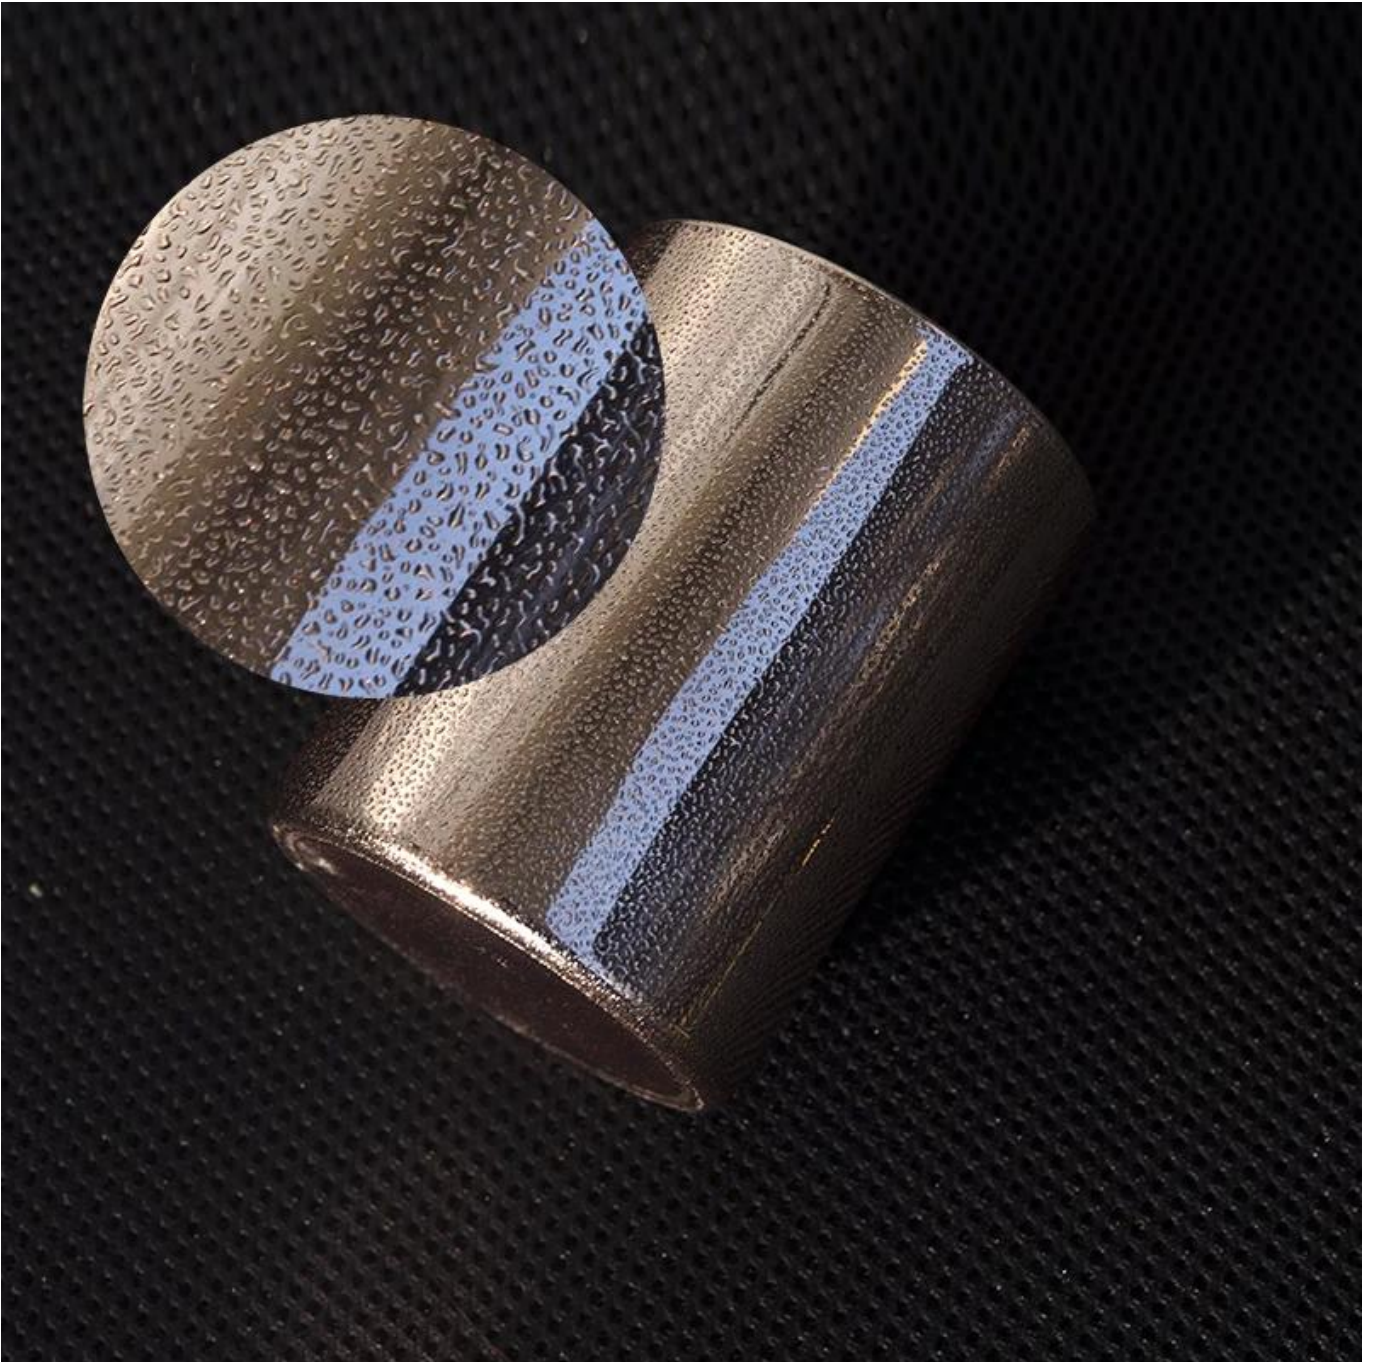

Office & Sample Room