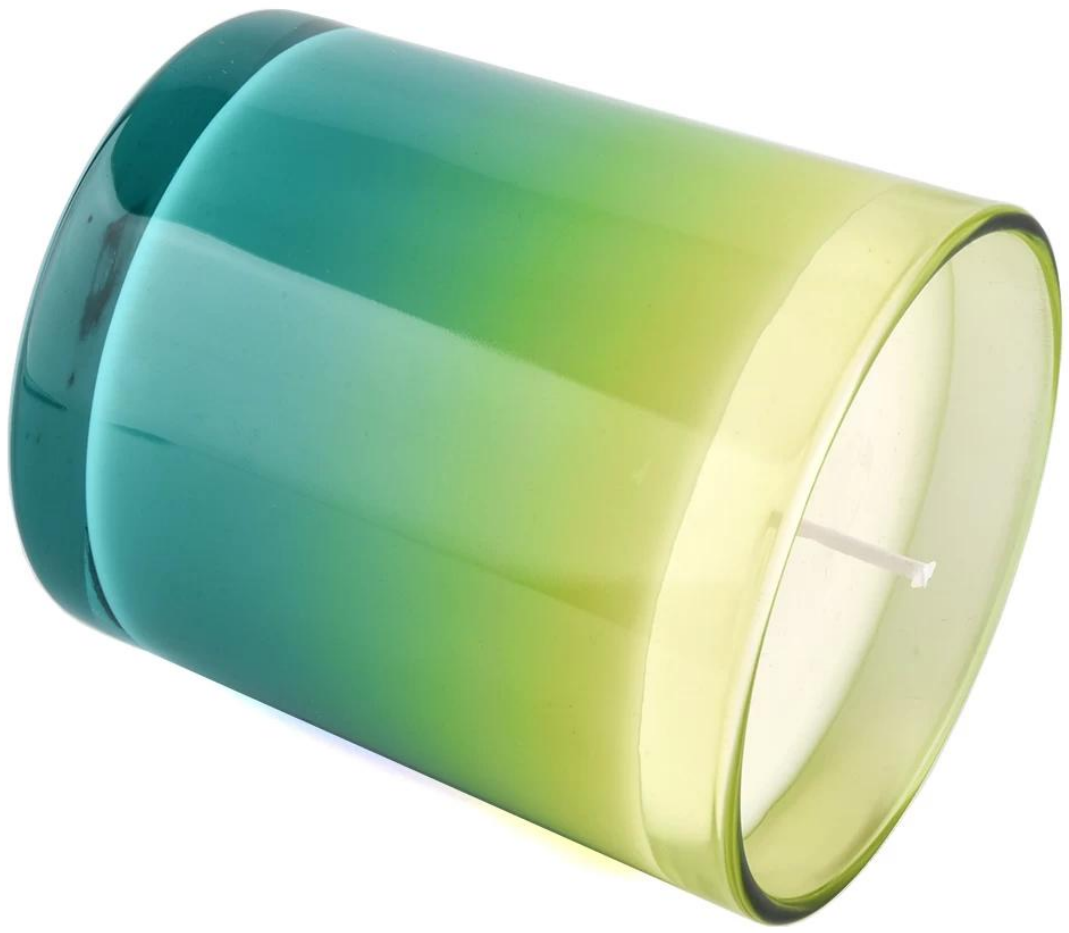

----Sunny----

Focusing on luxury fragrance products in the latest 10 years

Sunny Glassware is the supplier of 80% fragrance brands in the United States.

| | |
|--|--|
| <p> 1. SG88100. Top Dia : 88mm. 2. 80mm. 3. 100mm 4. 400ml 5. 325g. MOQ : 3,000 PC. </p> | |
| <p> 1. 5 2. 15, </p> | |
| <p>35</p> | |
| <p>T / T 30 % B / L</p> | |
| <p>1.</p> | |
| <p>2.</p> | |
| <p>3.</p> | |
| <p>4.</p> | |