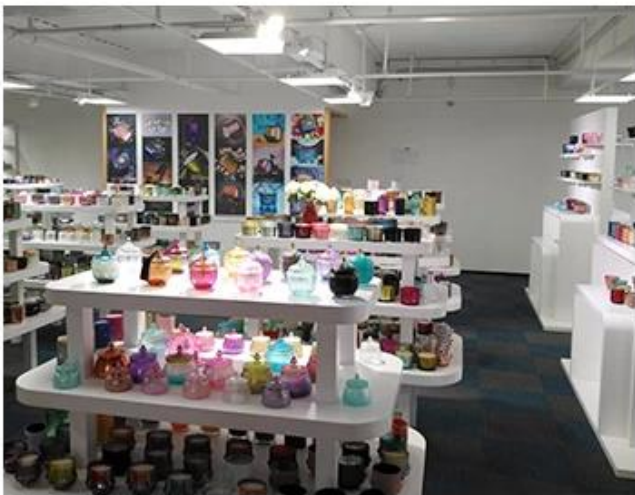

PACKING

Gift box

Carton

Pallet

We have Normal packing,PVC box,Window box,carton box,pallet
Color box,White box,ect.
of course,we can customize Individual gift box for you.

Wooden case

SAMPLE ROOM

There are more than 5000 products in
sample room of Sunny Glassware
for your reference. No second Co. in China!