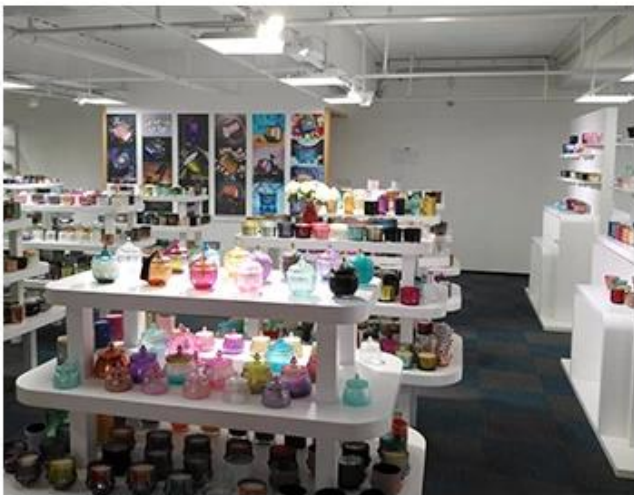

SAMPLE ROOM

There are more than 5000 products in
sample room of Sunny Glassware
for your reference. No second Co. in China!

Factory Show

000 00 000 00 00000. 000 00 000 000 000000. [00 00](#)