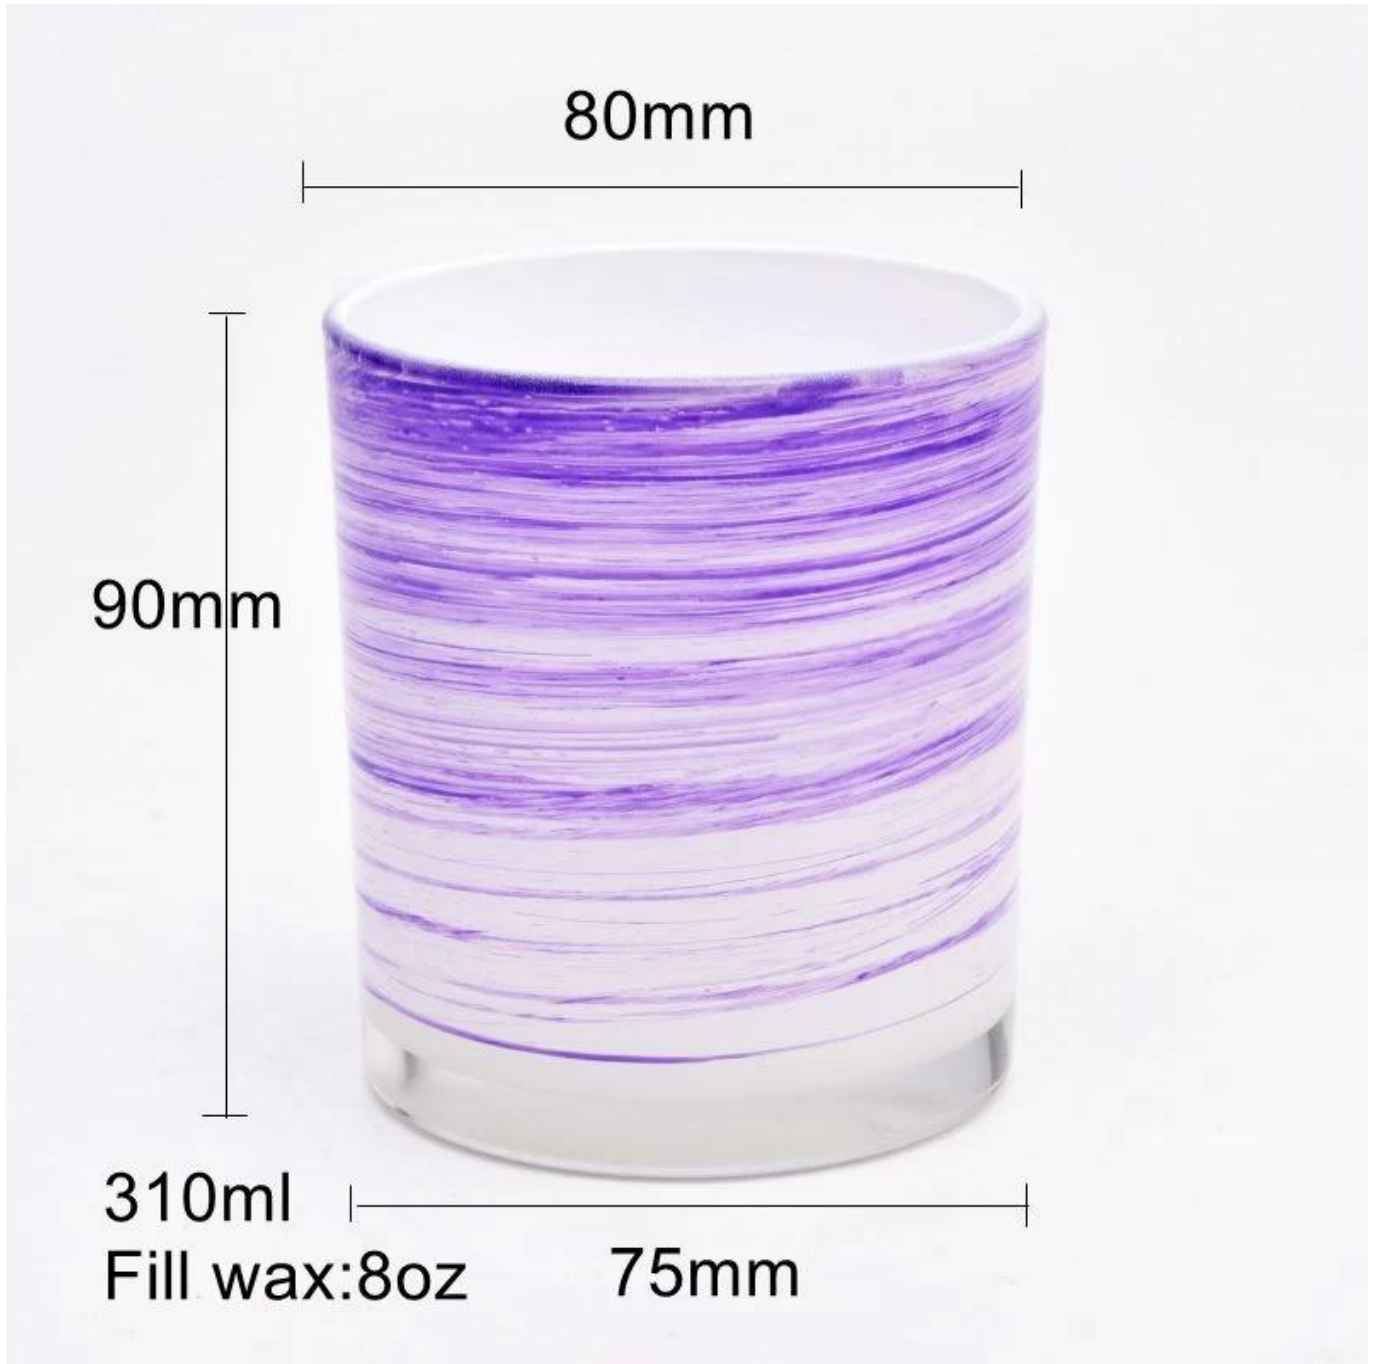

## Stripe Paint Glass Candle Jar

Fill wax: 8oz

MOQ: 3000 pcs

Size: D3.15'xH3.54'

□□: 3.15x3.54 "

**8-9oz** □□□ □□ □ □□□□