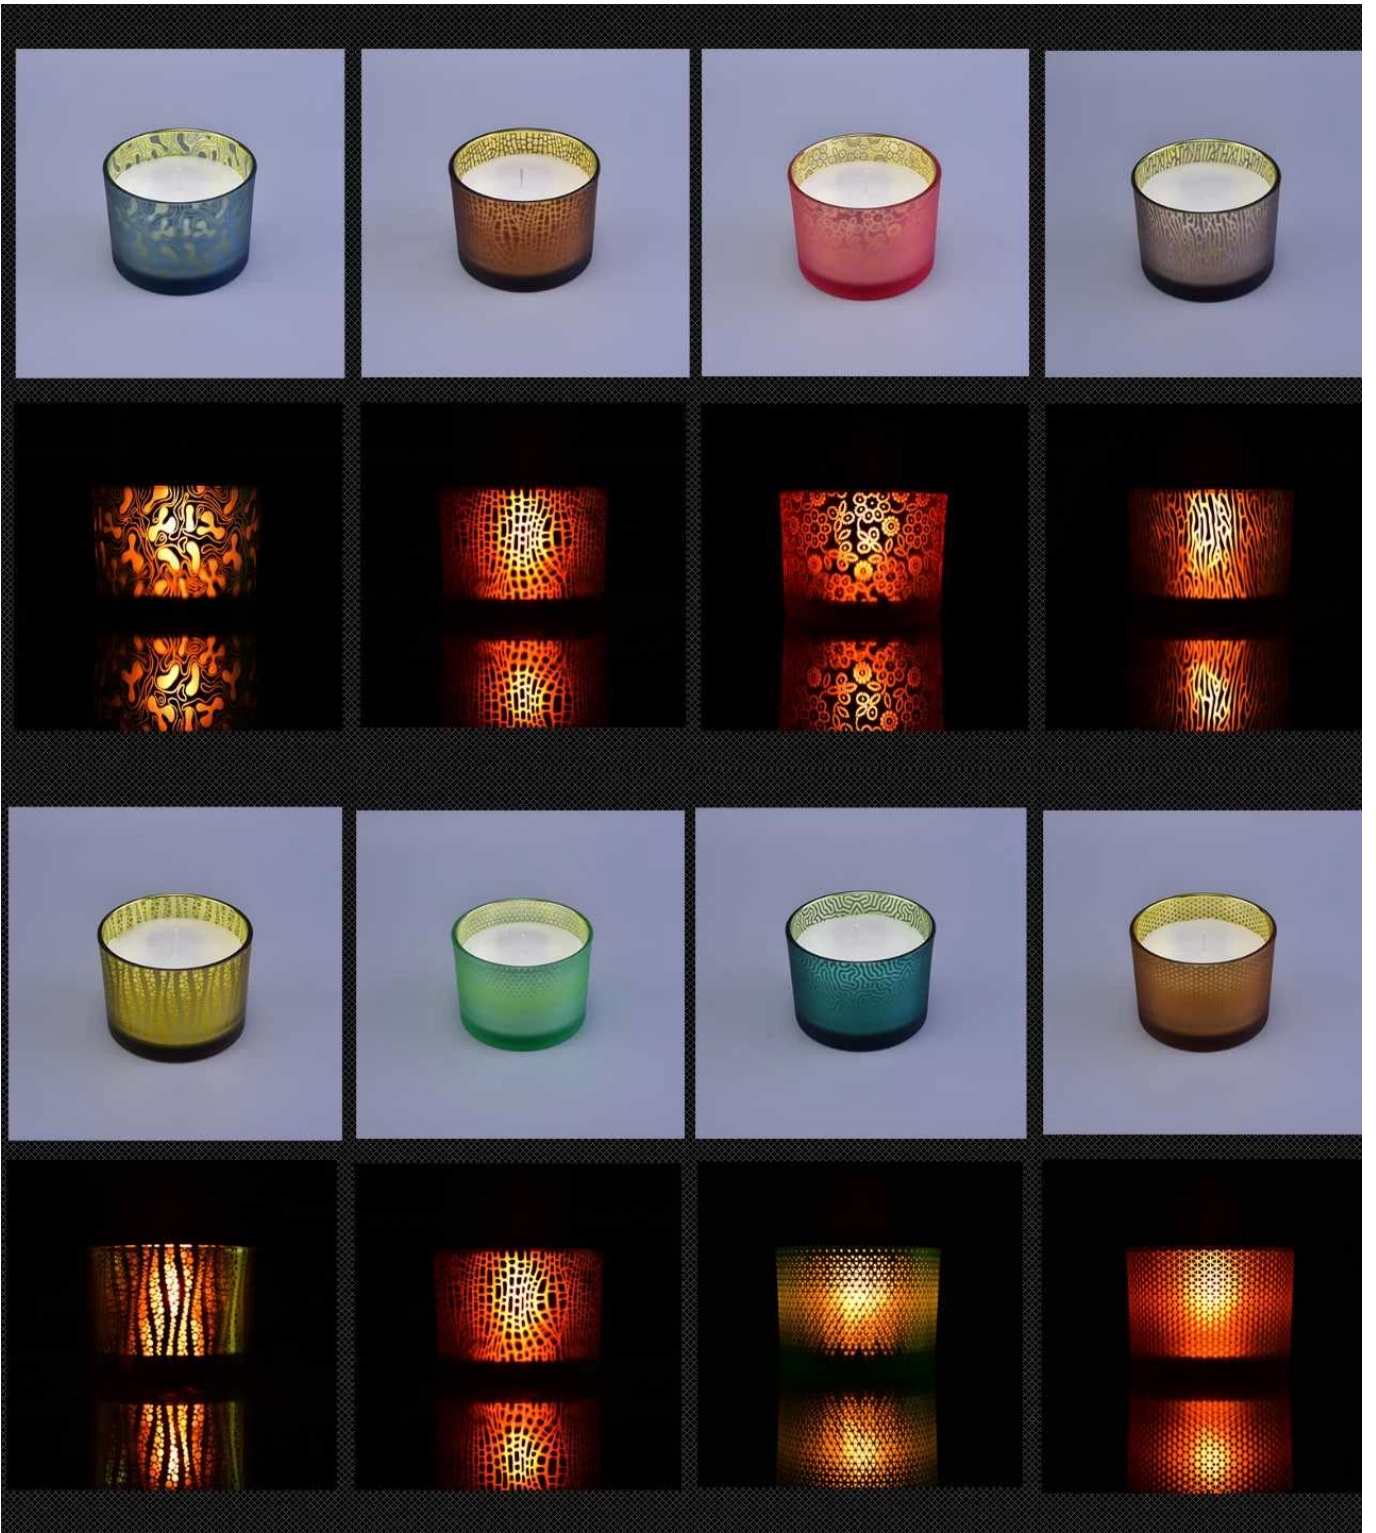

Product size

Top dia: 110MM
Bottom dia: 104MM
Height: 80MM

Žemiau pateikiamos spalvos ir raštai, kuriuos darėme anksčiau, ką manote apie šią dekoraciją?

PS:

Sunny Glassware had applied the patent for our own designs, they are protected by copyright and not allowed to show any other vendors to quote or copy.