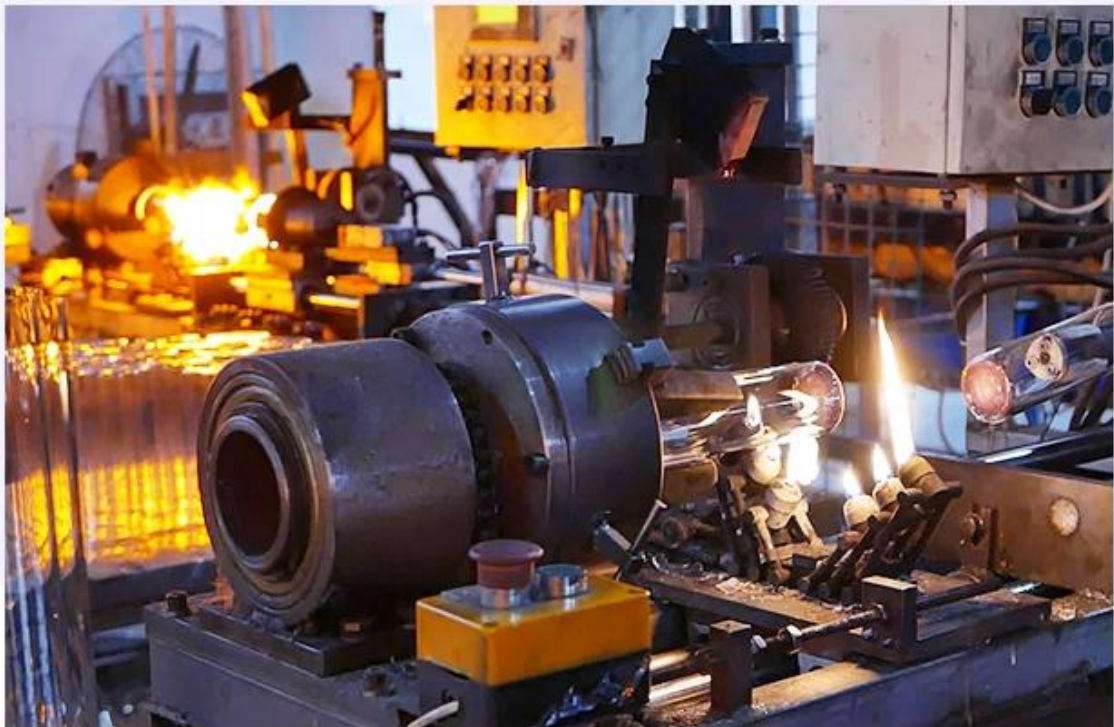

# FACTORY

There are about 20000 square meters in our factory which was built in 1992 year; Superior quality and high efficiency can be guaranteed.

**Procesu amatniecība**