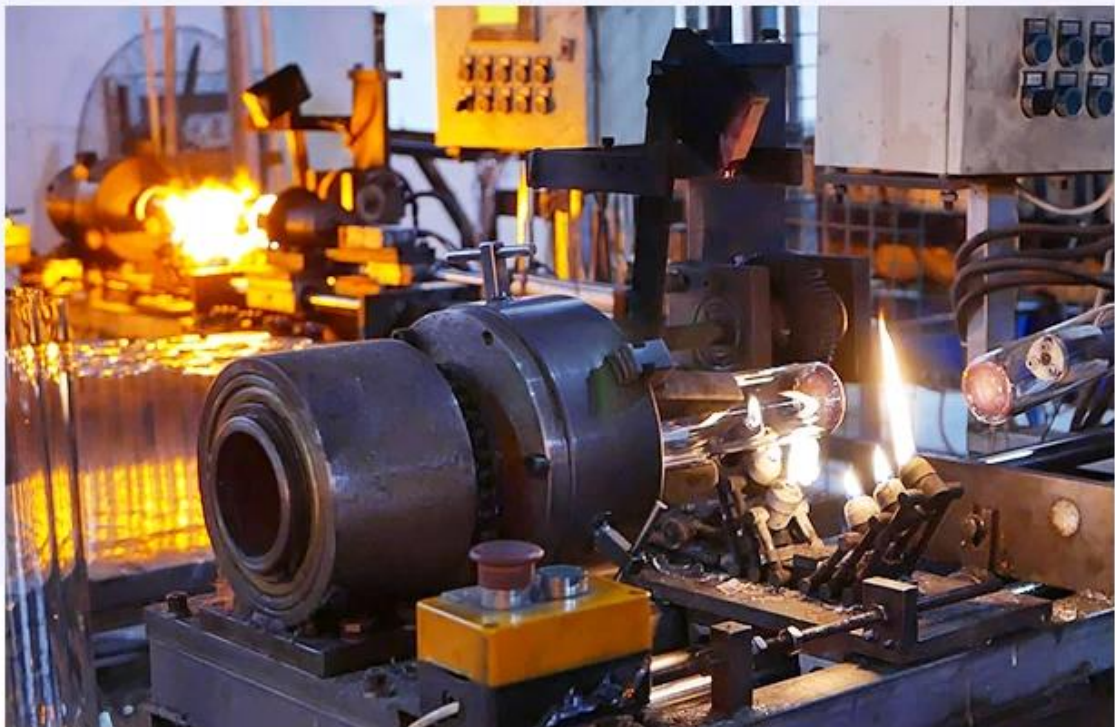

CHRISTMAS ETC

Rūpnīcas izstāde

FACTORY

There are about 20000 square meters in our factory which was built in 1992 year; Superior quality and high efficiency can be guaranteed.

Procesu amatniecība

PROCESS CRAFTS