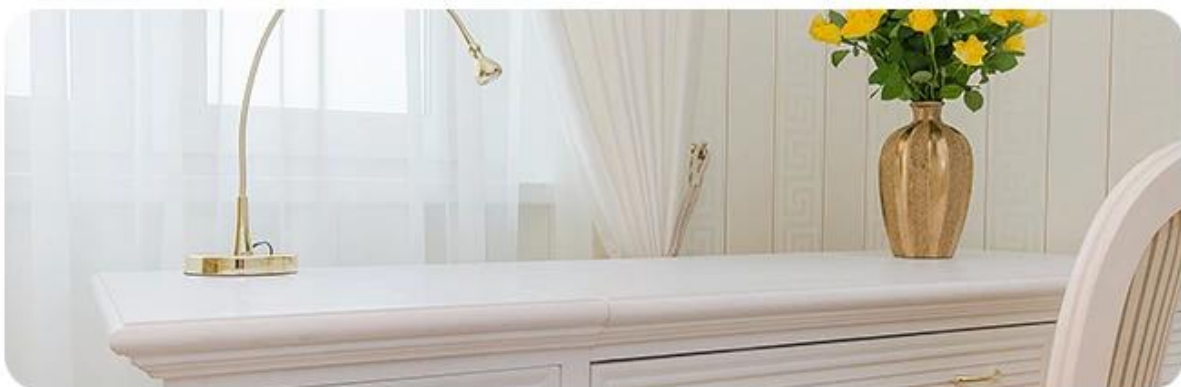

# MATCHING

It is suitable to be placed on the dining table and room, and the delicate and exquisite design is suitable for different styles of living room.

Svece Jar Apraksts