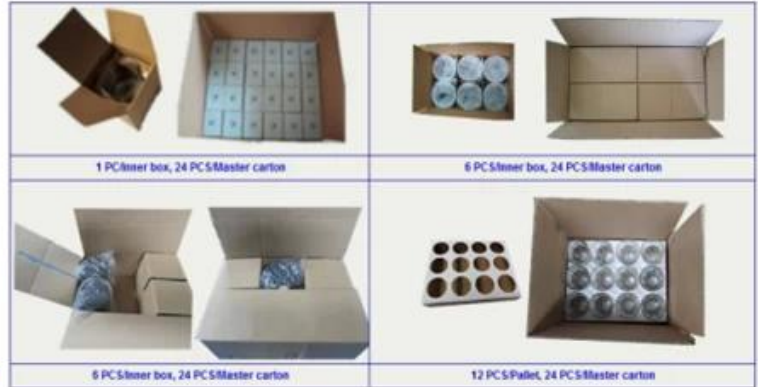

Commonly Package

- ❑ Carton
- ❑ Palletizing
- ❑ Gift box
- ❑ Normal safe export packaging

Carton

Gift Box