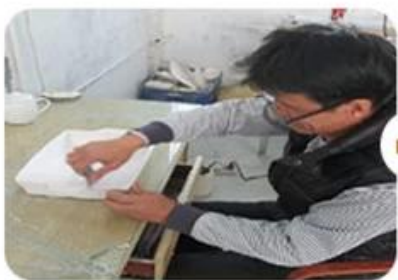

PRODUCTION PROCESS

Shenzhen Sunny Glassware Co., Ltd.

1-Prototype