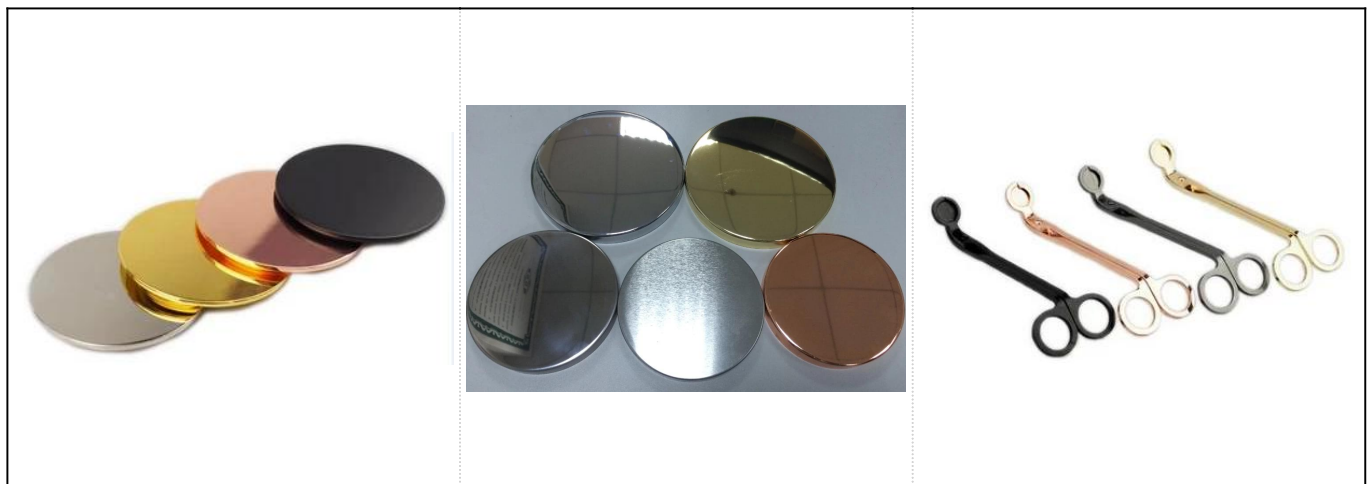

Regular hot sale items					
SGR8080		Dia:80mm Height:54mm Capacity:290ml/ 10oz	SGR135 5		Dia:135mm Height:54mm Capacity:470ml/ 16oz
SGQH150 10808		Dia:128mm Height: 63mm Capacity:560ml/ 19oz	SGMSL1 5110302		Dia: 132mm Height: 58mm Capacity: 280ml/ 9.5oz
SGQH150 10805		Dia:61mm Height:37mm Capacity:120ml/ 4oz	SGQH15 010804		Dia:83mm Height:44mm Capacity:210ml/ 7.1oz

Atbilstoši aksesuāri:

Office & Sample Room

Sunny Glassware ir vadošais sveču turētāju piegādātājs Ķīnā kopš 1992. gada, mūsu stikla/keramikas/betona sveču burkas u.c. un saskaņotas piestātāju