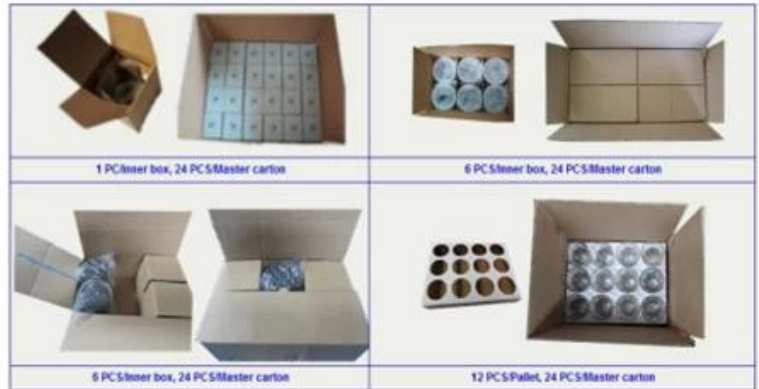

Enterprise Intellectual Property Patent Nr.:201630655323.4

Factory Show

01 Factory

Surface Treatment

10+ production lines

□ Spraying

□ Engraving

□ Electroplating

□ Silk-screen

- Spraying
- Engraving
- Electroplating
- Silk-Screen

Commonly Package

- ❑ Carton
- ❑ Palletizing
- ❑ Gift box
- ❑ Normal safe export packaging

Carton

Gift Box

Pallet

Logistics Service