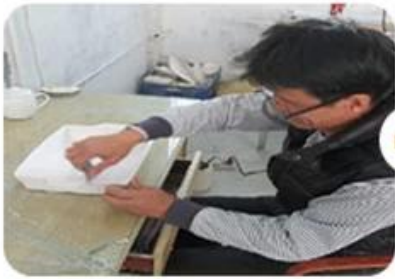

Office Environment

Kilang seramik

FACTORY SHOW

There are about 20000 square meters in our factory which was built in 1992 year;
Superior quality and high efficiency can be guaranteed.

PRODUCTION PROCESS

Shenzhen Sunny Glassware Co., Ltd.

1-Prototype

2-Mold Making

3-Platform Casting

4-Demolding

5-Fixing

6-Painting

7-Glazing

8-Glazed Firing