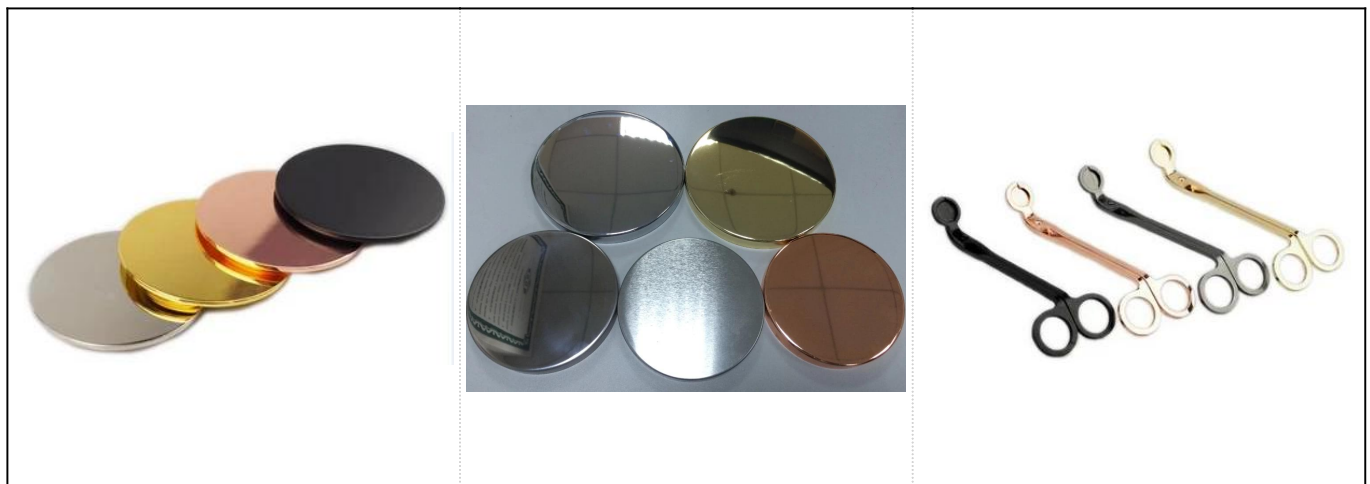

Regular hot sale items					
SGR8080		Dia:80mm Height:54mm Capacity:290ml/ 10oz	SGR135 5		Dia:135mm Height:54mm Capacity:470ml/ 16oz
SGQH150 10808		Dia:128mm Height: 63mm Capacity:560ml/ 19oz	SGMSL1 5110302		Dia: 132mm Height: 58mm Capacity: 280ml/ 9.5oz
SGQH150 10805		Dia:61mm Height:37mm Capacity:120ml/ 4oz	SGQH15 010804		Dia:83mm Height:44mm Capacity:210ml/ 7.1oz

Aksesori yang sesuai:

Office & Sample Room

Sunny Glassware adalah pembekal pemegang lilin terkemuka di China sejak tahun 1992, balang lilin kaca / seramik / konkrit kami dan lain-lain dan aksesori yang sesuai