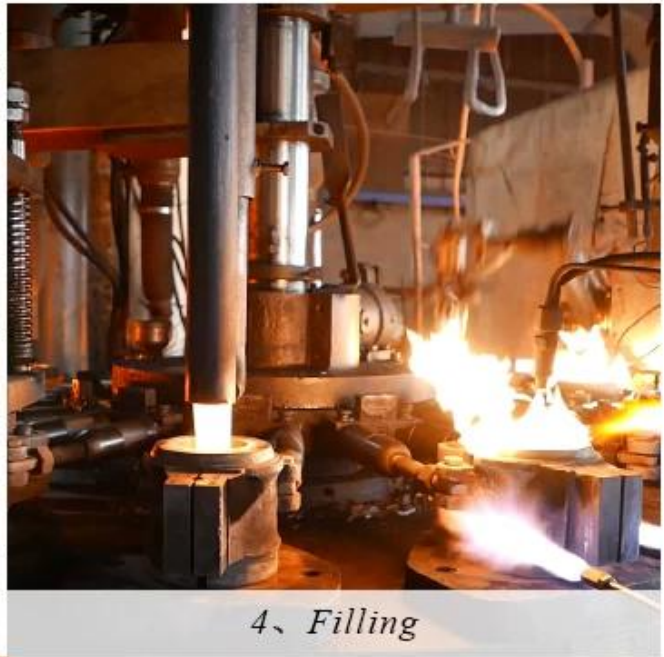

CHRISTMAS ETC

Pertunjukan Kilang

FACTORY

There are about 20000 square meters in our factory which was built in 1992 year; Superior quality and high efficiency can be guaranteed.

Proses Kraf

PROCESS CRAFTS

1、 Raw Material

2、 Melting

4、 Filling

3、 Cutting

5、 Molding

6、 Polishing

7、 Annealing

8、 Inspecting

9、 Packing