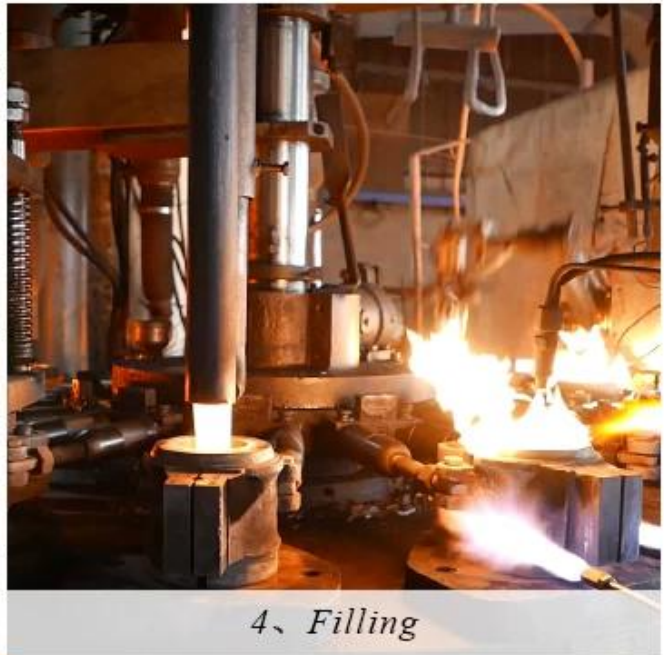

CHRISTMAS ETC

Pertunjukan Kilang

FACTORY

There are about 20000 square meters in our factory which was built in 1992 year; Superior quality and high efficiency can be guaranteed.

Proses Kraf

PROCESS CRAFTS

1、 Raw Material

2、 Melting

4、 Filling

3、 Cutting

5、 Molding

6、 Polishing

7、 Annealing

8、 Inspecting

9、 Packing