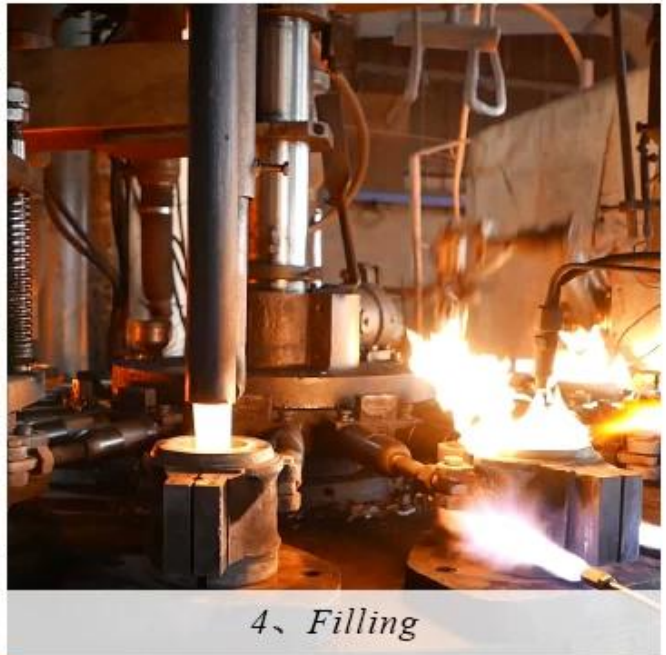

CHRISTMAS ETC

Pertunjukan Kilang

FACTORY

There are about 20000 square meters in our factory which was built in 1992 year; Superior quality and high efficiency can be guaranteed.

Proses Kraf

PROCESS CRAFTS

1、 Raw Material

2、 Melting

4、 Filling

3、 Cutting

5、 Molding

6、 Polishing

7、 Annealing

8、 Inspecting

9、 Packing