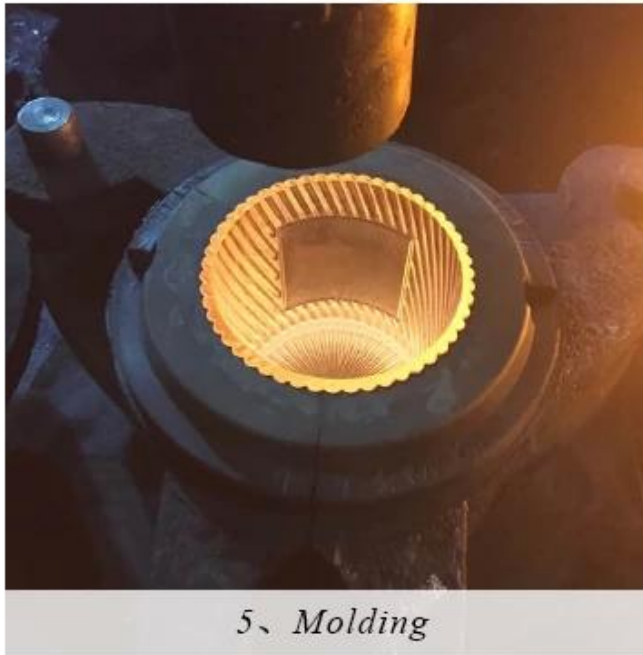

3、 Cutting

5、 Molding