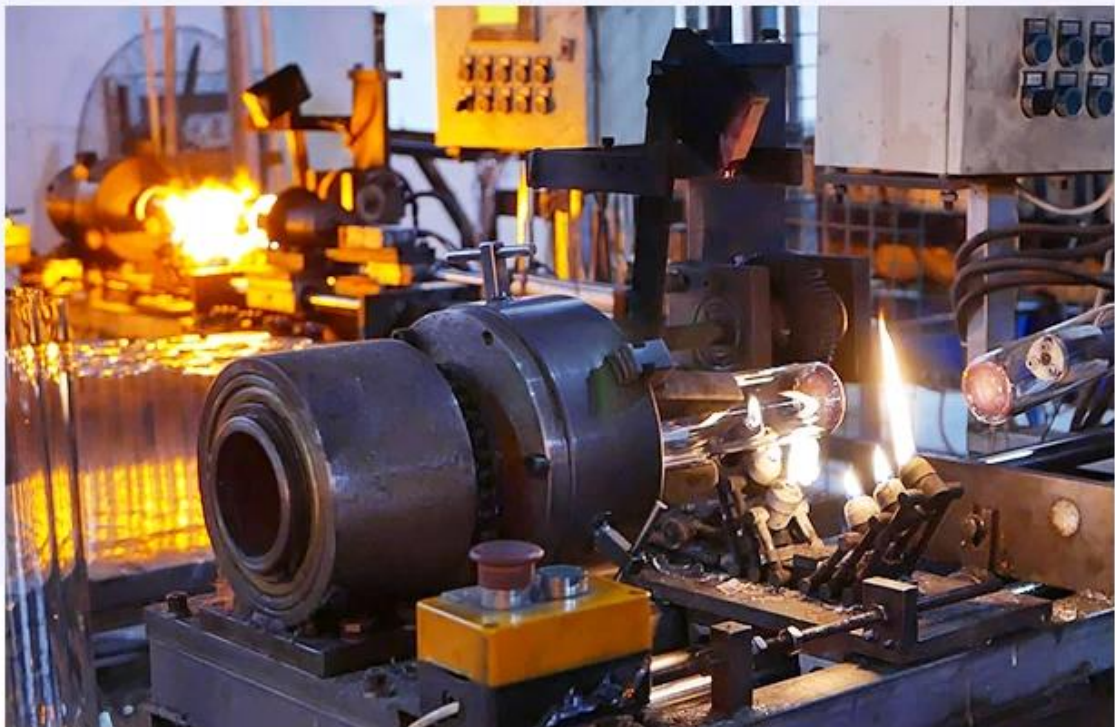

CHRISTMAS ETC

Pertunjukan Kilang

FACTORY

There are about 20000 square meters in our factory which was built in 1992 year; Superior quality and high efficiency can be guaranteed.

Proses Kraf

PROCESS CRAFTS

1、 Raw Material