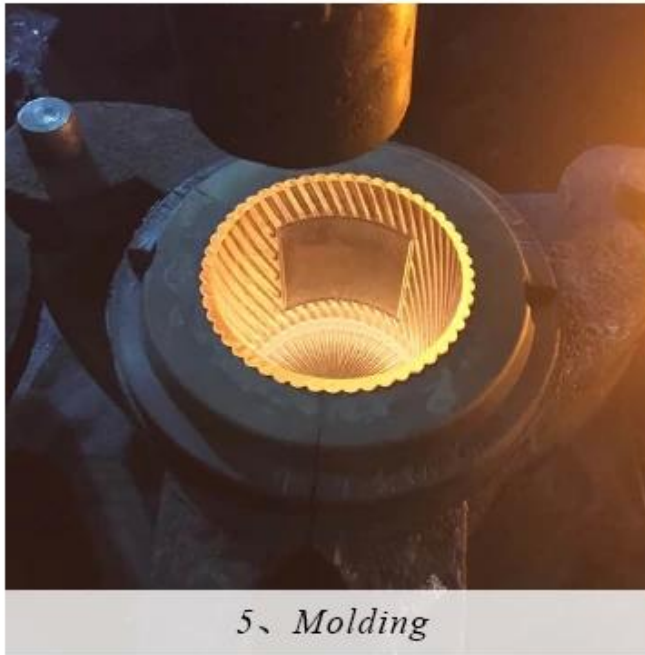

3、 Cutting

5、 Molding