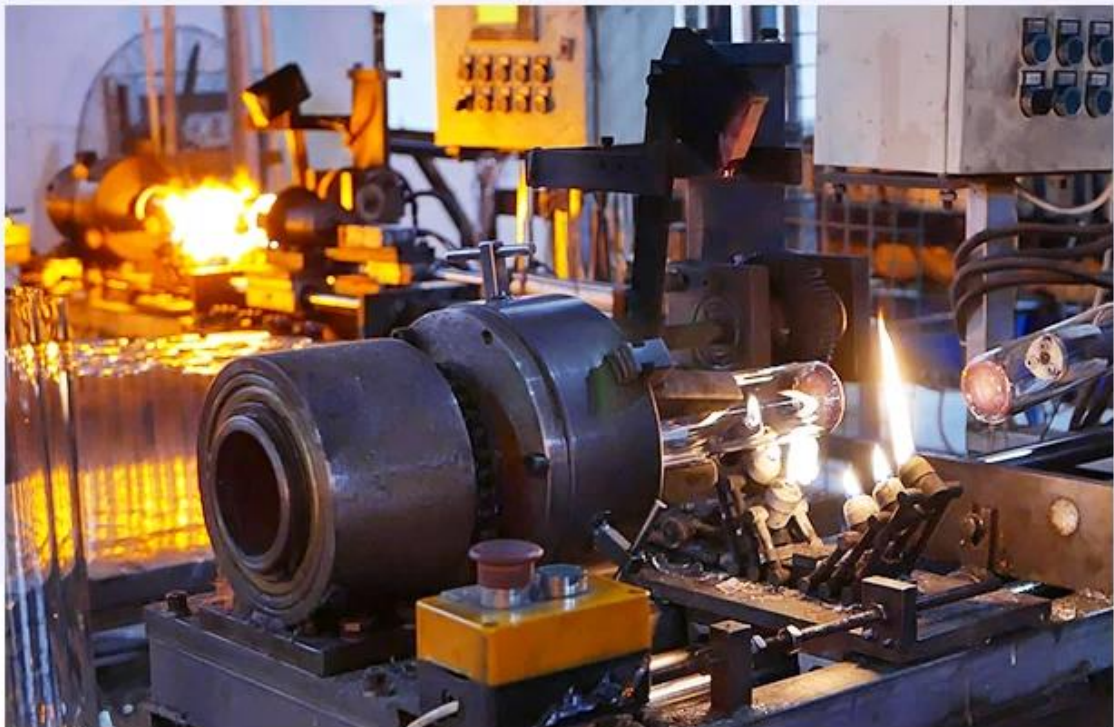

CHRISTMAS ETC

Pertunjukan Kilang

FACTORY

There are about 20000 square meters in our factory which was built in 1992 year; Superior quality and high efficiency can be guaranteed.

Proses Kraf

PROCESS CRAFTS

1、 Raw Material