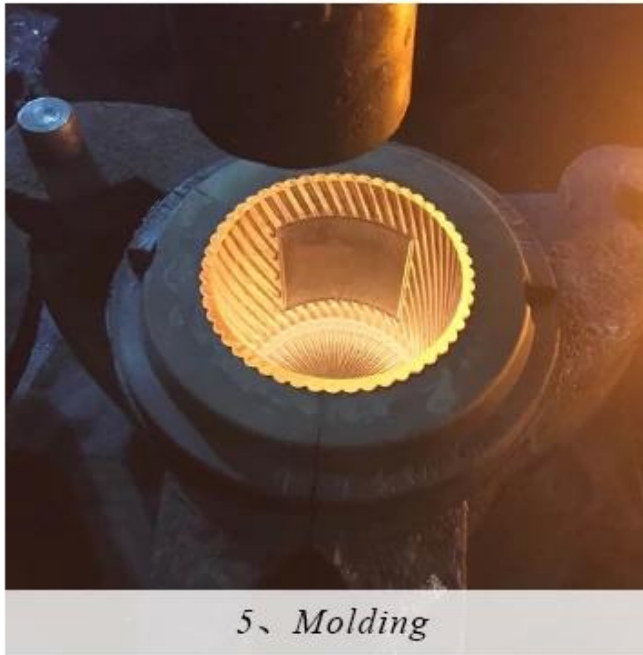

There are about 20000 square meters in our factory which was built in 1992 year; Superior quality and high efficiency can be guaranteed.

Proses Kraf

PROCESS CRAFTS

1、 Raw Material

2、 Melting

4、 Filling

3、 Cutting