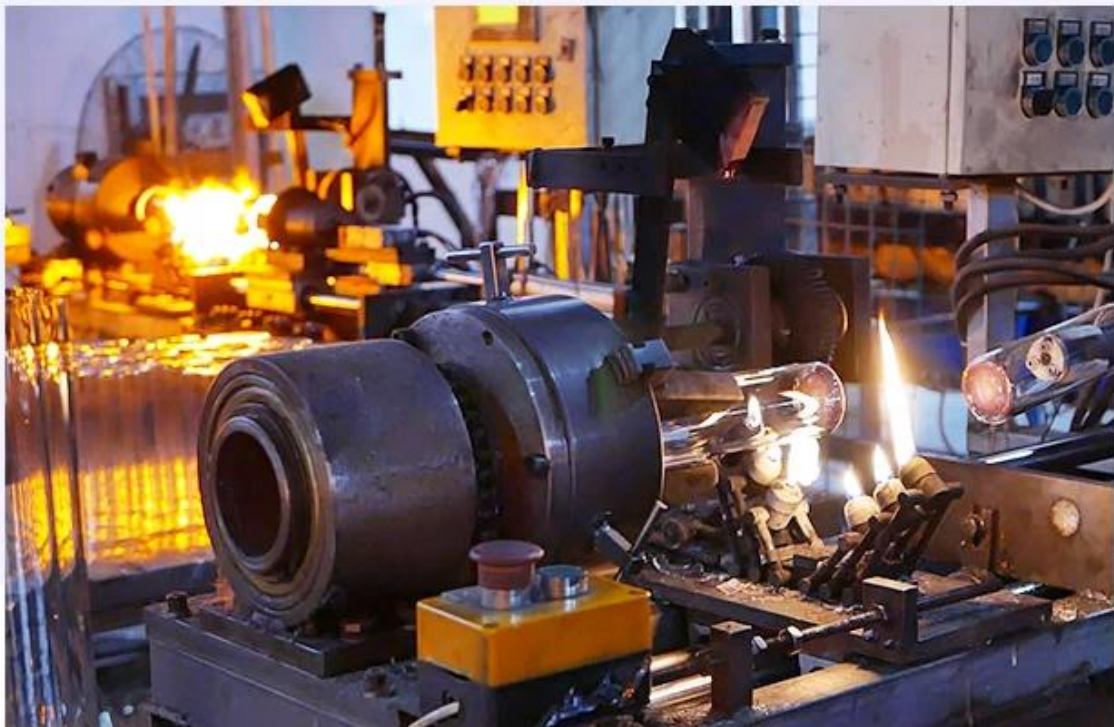

CHRISTMAS ETC

Pertunjukan Kilang

FACTORY

There are about 20000 square meters in our factory which was built in 1992 year; Superior quality and high efficiency can be guaranteed.

Proses Kraf

PROCESS CRAFTS

1、 Raw Material