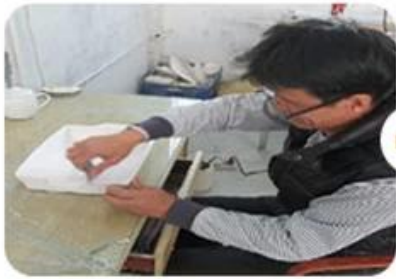

Pasukan dan pejabat Glassware Sunny

Kilang seramik

FACTORY SHOW

There are about 20000 square meters in our factory which was built in 1992 year; Superior quality and high efficiency can be guaranteed.

SUNNY

PRODUCTION PROCESS

Shenzhen Sunny Glassware Co., Ltd.

1-Prototype

2-Mold Making

3-Platform Casting

4-Demolding

5-Fixing

6-Painting