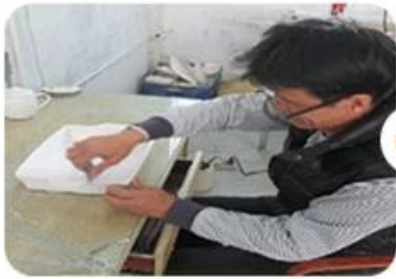

Dengan sokongan kami yang kuat, pelanggan kami berkembang pesat, dari makmal kecil kepada pemimpin industri.

Pasukan dan pejabat Glassware Sunny

Kilang seramik

FACTORY SHOW

There are about 20000 square meters in our factory which was built in 1992 year;
Superior quality and high efficiency can be guaranteed.

SUNNY

PRODUCTION PROCESS

Shenzhen Sunny Glassware Co., Ltd.

1-Prototype

2-Mold Making

3-Platform Casting

4-Demolding

5-Fixing