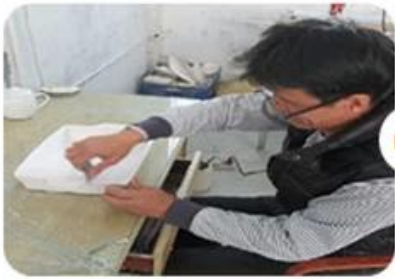

Pasukan dan pejabat Glassware Sunny

Kilang seramik

FACTORY SHOW

There are about 20000 square meters in our factory which was built in 1992 year;
Superior quality and high efficiency can be guaranteed.

SUNNY

PRODUCTION PROCESS

Shenzhen Sunny Glassware Co., Ltd.

1-Prototype

2-Mold Making

3-Platform Casting

4-Demolding

5-Fixing

6-Painting