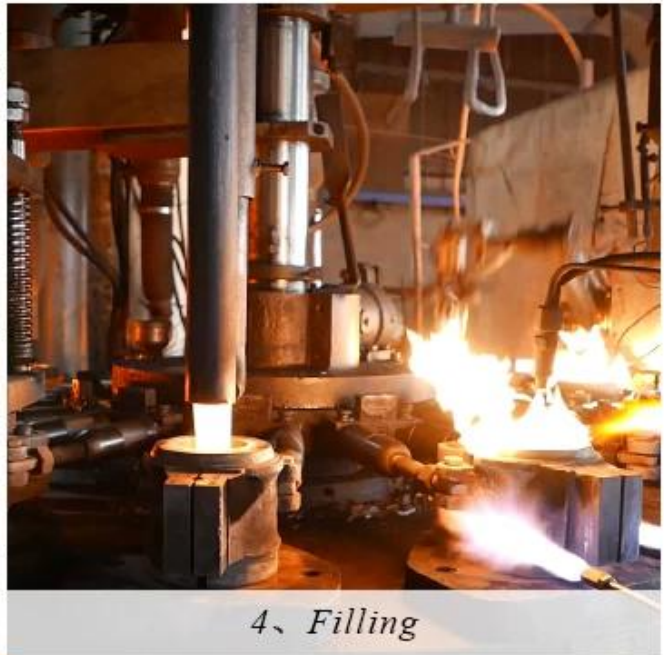

Pertunjukan Kilang

FACTORY

There are about 20000 square meters in our factory which was built in 1992 year; Superior quality and high efficiency can be guaranteed.

Proses Kraf

PROCESS CRAFTS

1、 Raw Material

2、 Melting

4、 Filling

3、 Cutting

5、 Molding

6、 Polishing

7、 Annealing

8、 Inspecting

9、 Packing