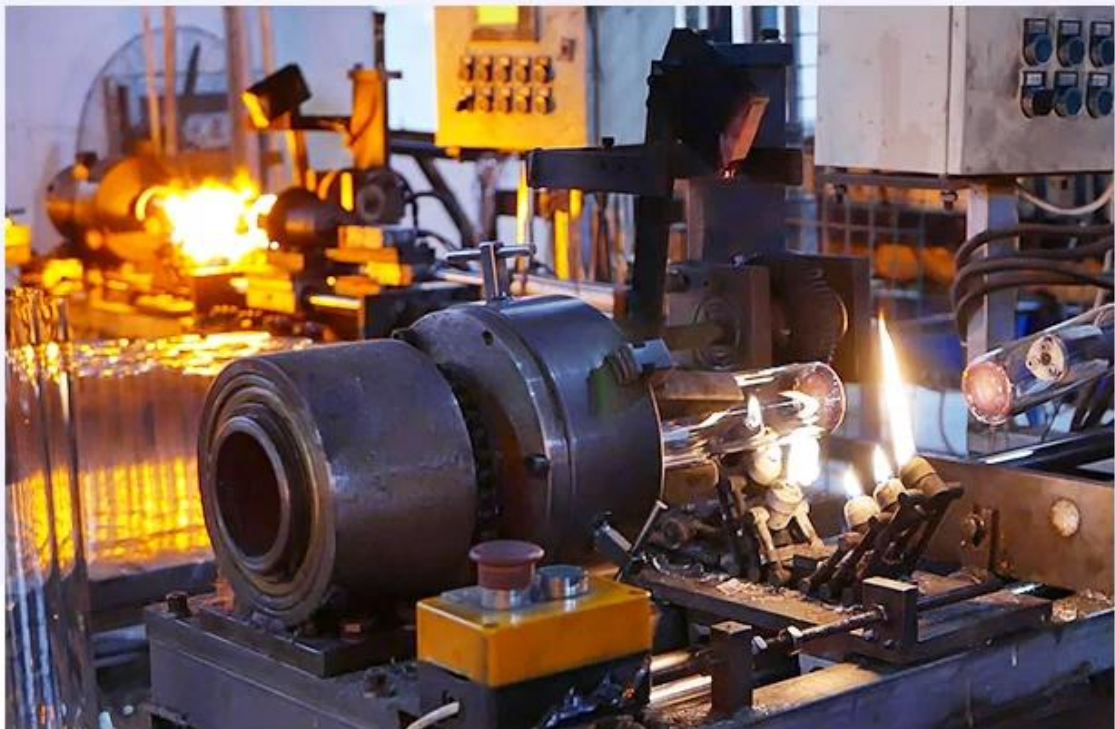

CHRISTMAS ETC

Pertunjukan Kilang

FACTORY

There are about 20000 square meters in our factory which was built in 1992 year; Superior quality and high efficiency can be guaranteed.

Proses Kraf

PROCESS CRAFTS

1、 Raw Material