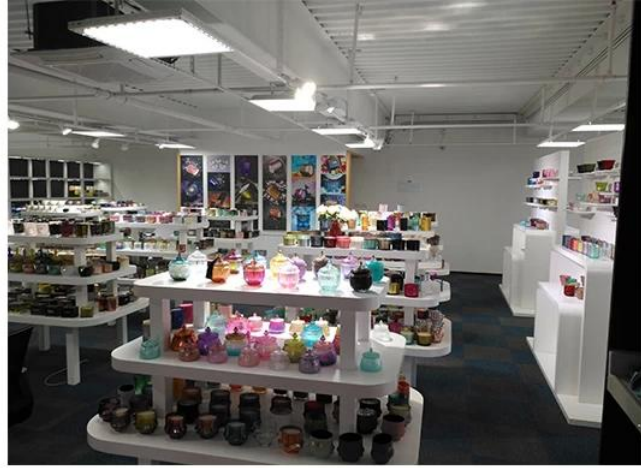

Certificaat we got

;&sp; &sp;&sp;&sp;&sp; & ASTM

IOS901-2015

Green&Social compliance
Polidy Statement;

Onze online Craft