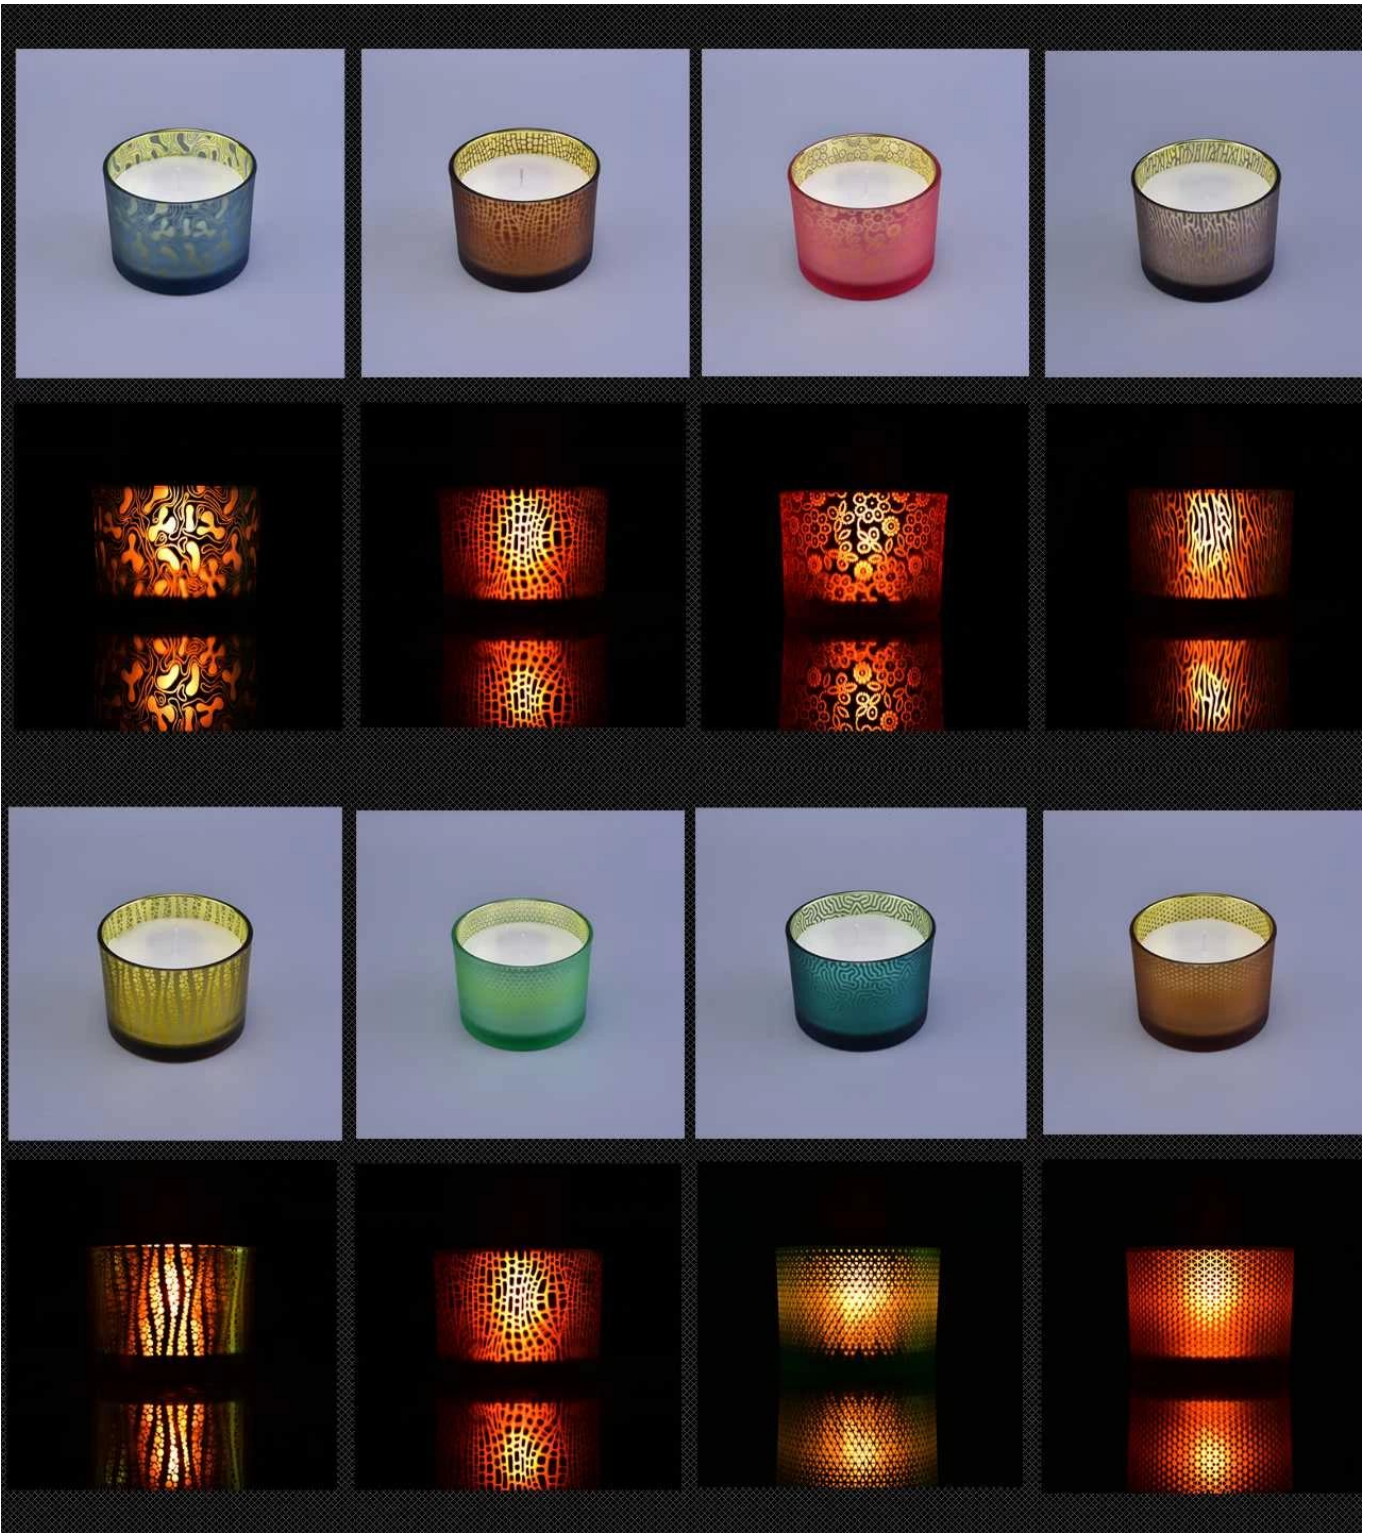

The decoration on this glass candle holders is laser engraving pattern and&sp;arying color inside the glass and frosted outside. It can be your own pattern or colors by your requested.

This size is the normal classic glass candle holders in the market that we have normal stock qty for small order. You could do different colors within definite qty.

Product size

Top dia: 110MM
Bottom dia: 104MM
Height: 80MM

Below are the colors and patterns we have done before, what do you think of this decoration?

PS:

Sunny Glassware had applied the patent for our own designs, they are protected by copyright and not allowed to show any other vendors to quote or copy.