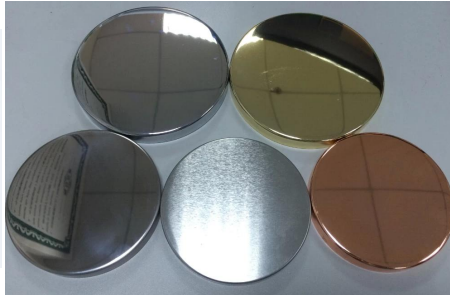

MOQ 3000

More Product Pictures

Bijpassende accessoires:

Glaswerk op voorraad

	SGGOHP19.1914 Dia.:96mm H:125mm	Sample available delivery time:7days	2000pcs In stock
	SGHPG816.3106 52x60x151 max dia for bowl: 62.9mm 170ml 200g MACHINE MAKE	Sample available delivery time:7days	2000pcs In stock
	G051.4823 81x84x211 max dia for bowl: 107.9mm 643ml 252g MACHINE MAKE	Sample available delivery time:7days	2000pcs In stock
	G051.1873 45X70X230 max dia for bowl: 55.6mm 252ml 242g MACHINE MAKE	Sample available delivery time:7days	2000pcs In stock

In stock now			
SGJD8090		TOP: 80mm HEIGHT: 90mm CAPACITY: 300ml	1K MOQ
SGJD88100		TOP: 88mm HEIGHT: 100mm CAPACITY: 400ml WEIGHT: 340g	1K MOQ
SGJB7080		TOP: 70mm BOTTOM: 64mm HEIGHT: 84mm CAPACITY: 220ml WEIGHT: 200g	1K MOQ