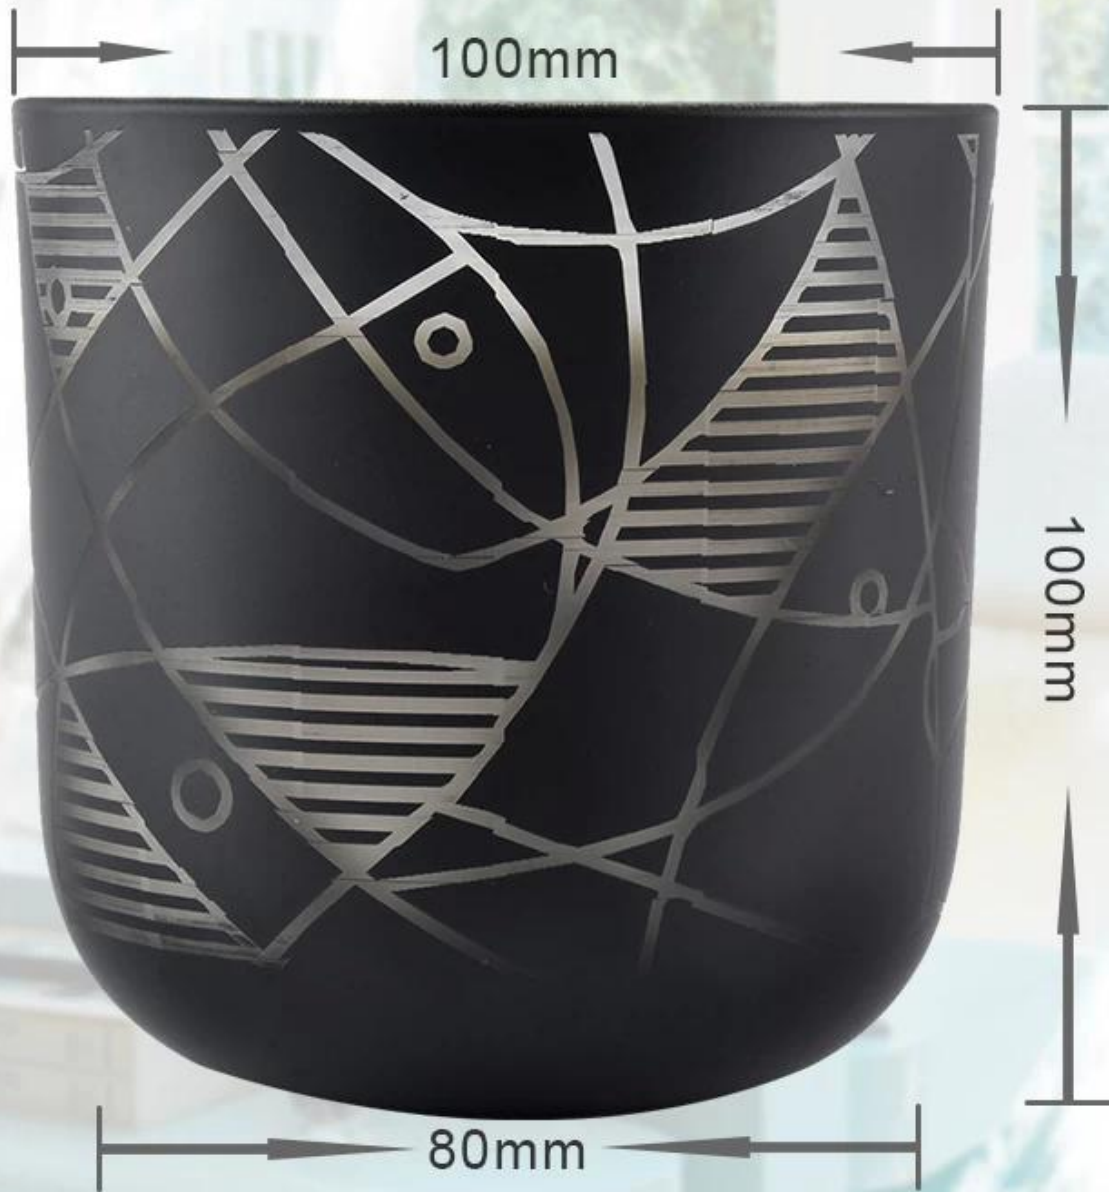

# PRODUCT INFORMATION

Classical round bottom glass candle jars, can hold 13oz wax ,  
perfect size for home decoration.

Sample Room

Exhibition

# GLASS CANDLE JAR

Classical round bottom glass candle jars,  
can hold 13oz wax , perfect size for home decoration.

Weight:468g

Capacity:480ml

# DESIGN

Classical round bottom glass candle jars, can hold 13oz wax , perfect size for home decoration.

This design using simple glass candle jar with classical black artwork, new processing technology in traditional glass candle jar make this item meaningful