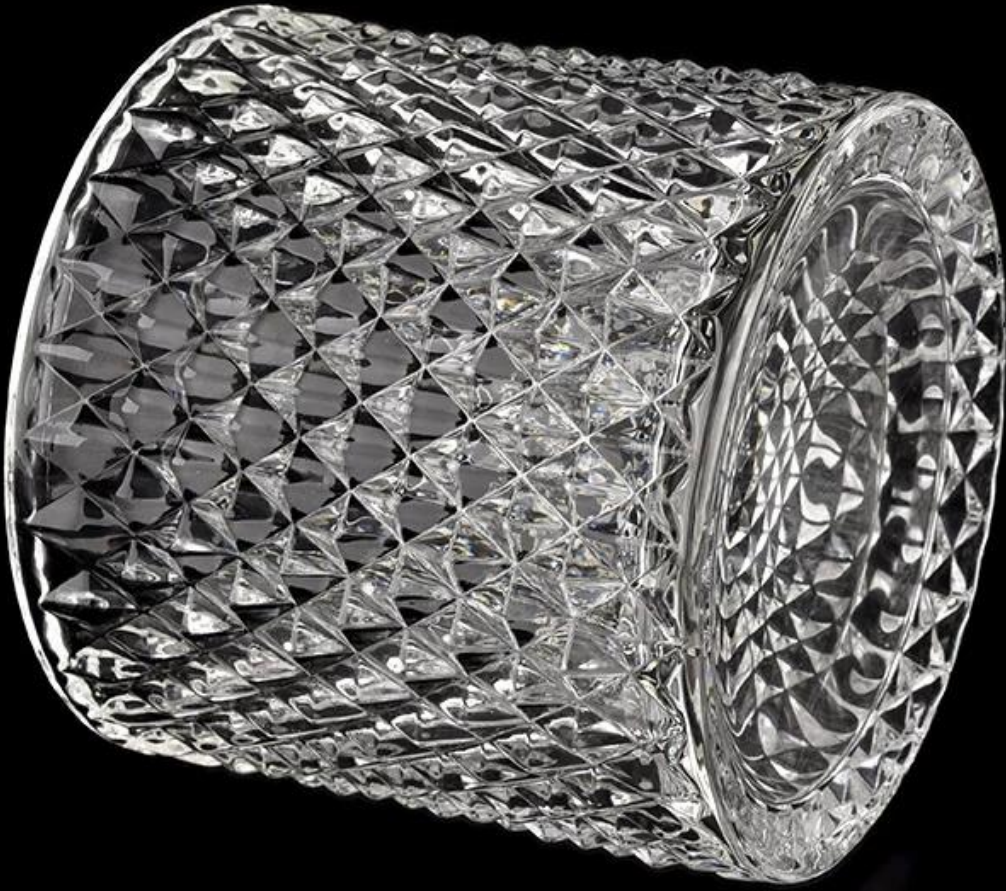

<b>Measure</b>	<b>Item No.:</b> SGKS22031104 Jar: Top dia: 104mm Bottom dia: 104mm Height: 99mm Weight: 526g Capacity: 545ml Lid: dia: 104mm Height: 80mm Weight: 217g
<b>Packing</b>	Normal packing, Individual gift box, PVC box, window box, color box, white box, etc
<b>Delivery time</b>	Within 35 days after the sample and order confirmed
<b>Payment term</b>	30% deposit by T/T in advance and the balance against the copy of B/L
<b>Shipment</b>	By sea, by air, by Express and your shipping agent is acceptable
<b>Usage Occasion</b>	Home decor, Wedding Decoration, Wedding Favors, Decoration enhancement,