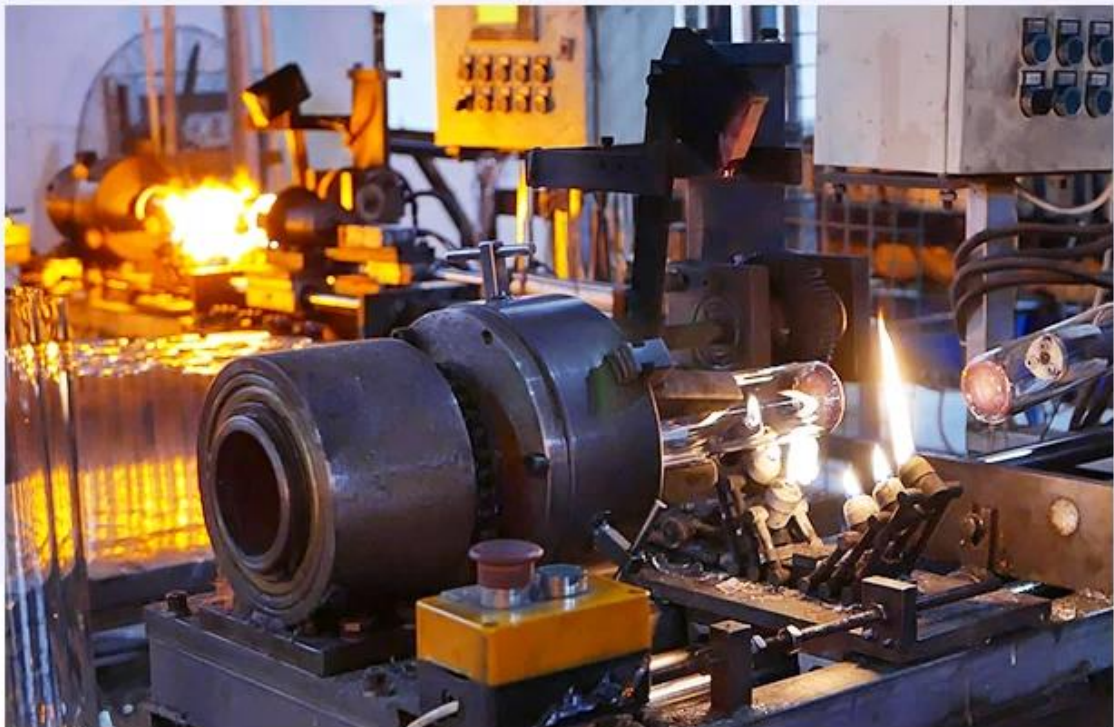

CHRISTMAS ETC

Fabrieksshow

FACTORY

There are about 20000 square meters in our factory which was built in 1992 year; Superior quality and high efficiency can be guaranteed.

Procesambachten

PROCESS CRAFTS

1、 Raw Material