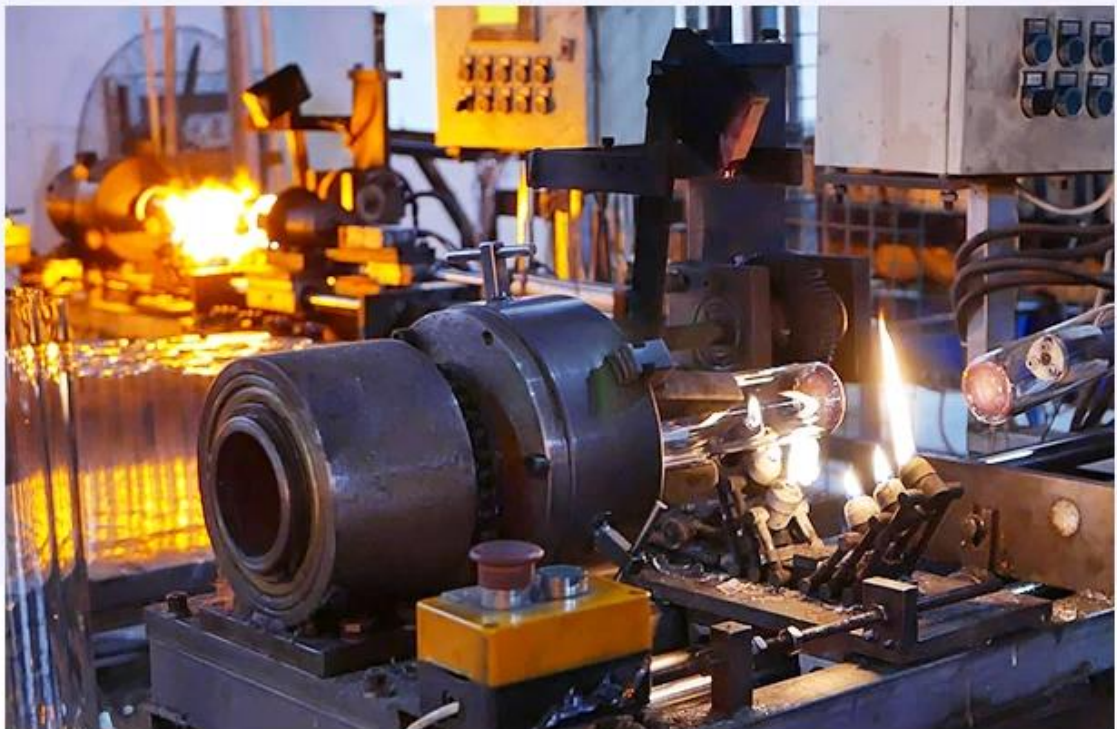

CHRISTMAS ETC

Fabrieksshow

FACTORY

There are about 20000 square meters in our factory which was built in 1992 year; Superior quality and high efficiency can be guaranteed.

Procesambachten

PROCESS CRAFTS

1、 Raw Material