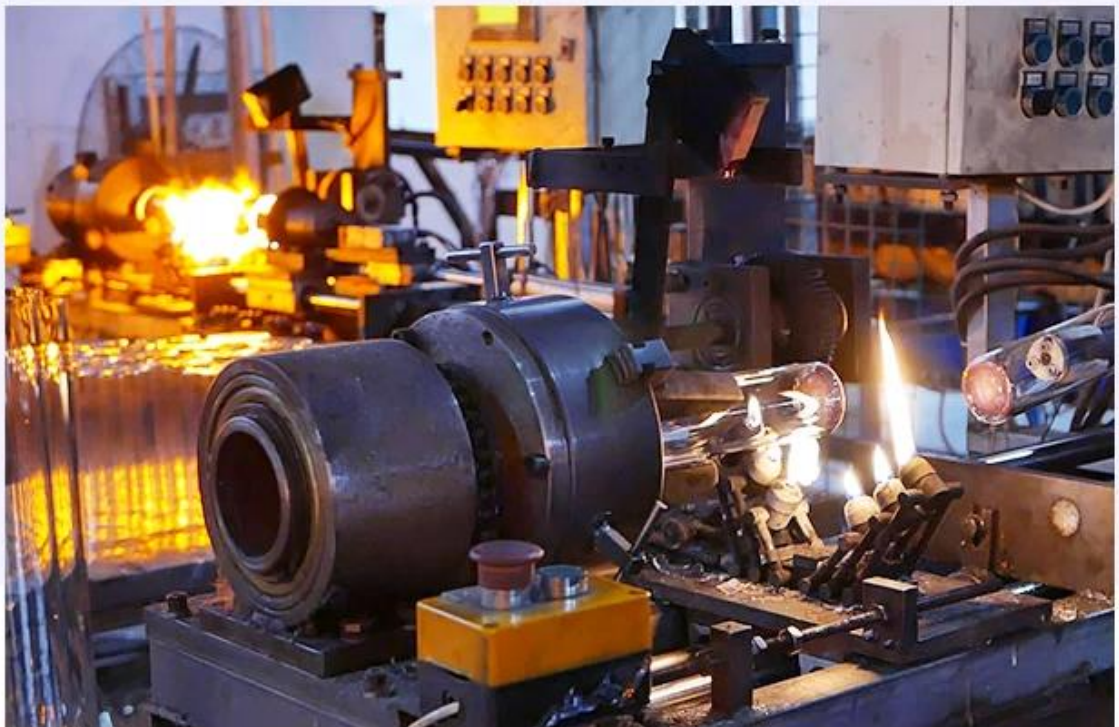

CHRISTMAS ETC

Fabrieksshow

FACTORY

There are about 20000 square meters in our factory which was built in 1992 year; Superior quality and high efficiency can be guaranteed.

PROCESS CRAFTS

1、 Raw Material

2、 Melting