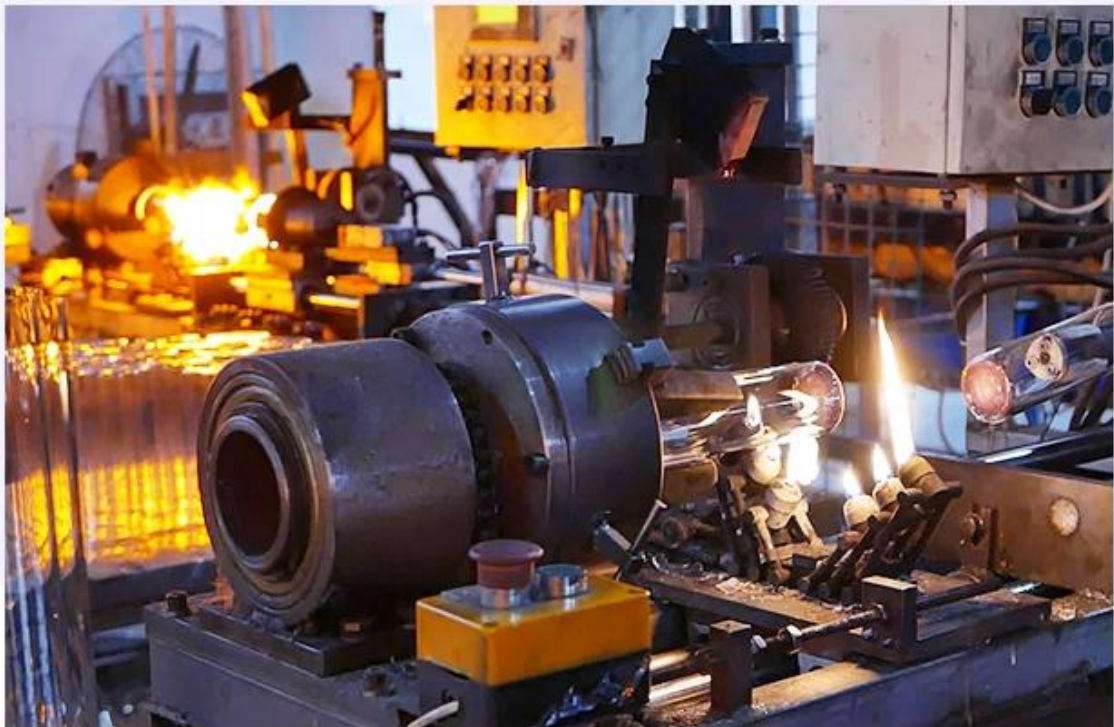

There are about 20000 square meters in our factory which was built in 1992 year; Superior quality and high efficiency can be guaranteed.

Procesambachten

PROCESS CRAFTS

1、 Raw Material

2、 Melting

4、 Filling